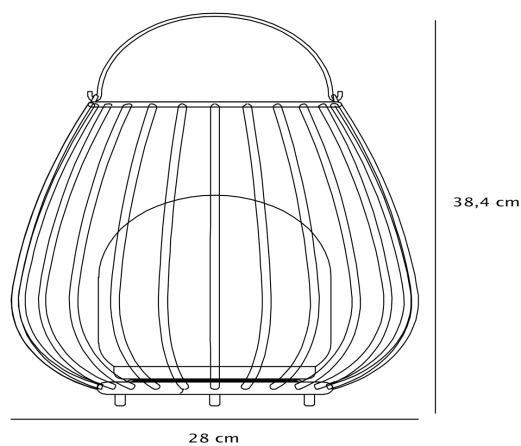

Nordlux - Jim To-Go - 2218105003 - LED Black White IP54 Outdoor Portable Lamp

CONTACT