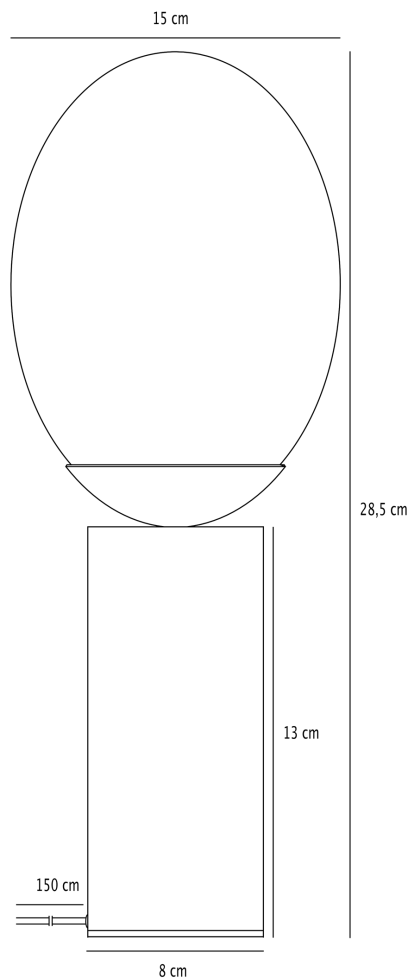

Nordlux - Lilly Marble - 2213575018 - Brown Marble White Glass Table Lamp

**CONTACT**