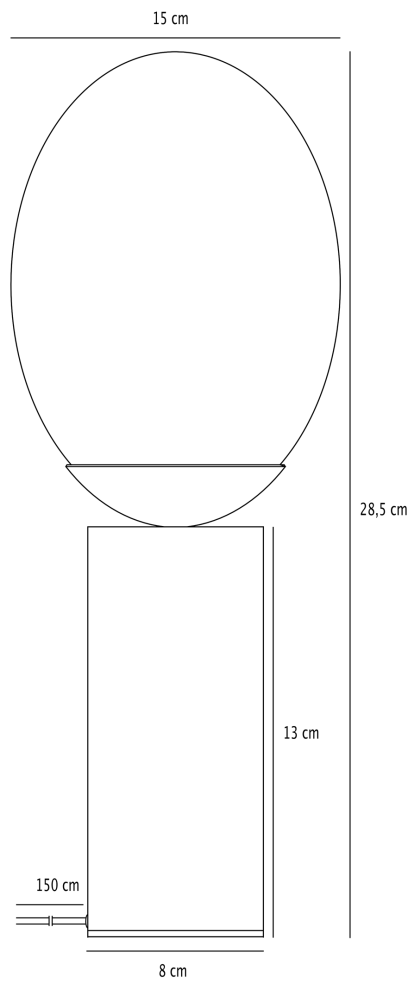

Nordlux - Lilly Marble - 2213575010 - Black Marble Grey White Glass Table Lamp

CONTACT