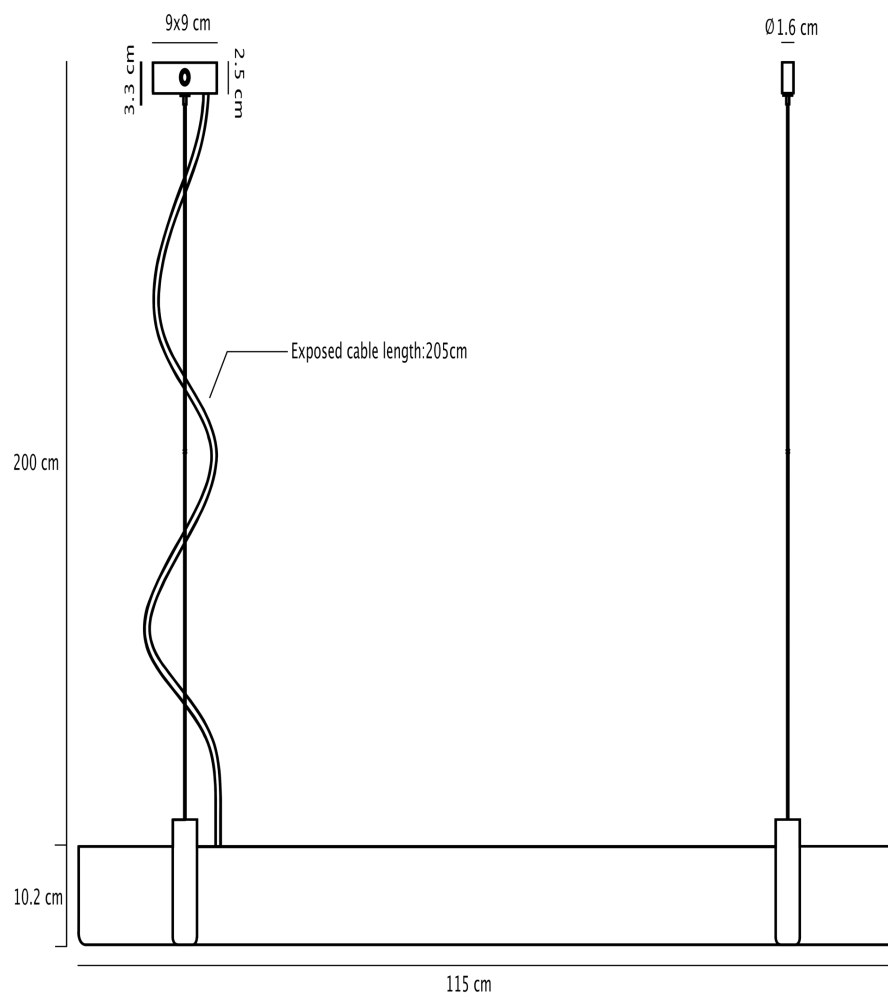

Nordlux - Lilt - 2010603051 - LED Dark Grey Black Bar Ceiling Pendant Light