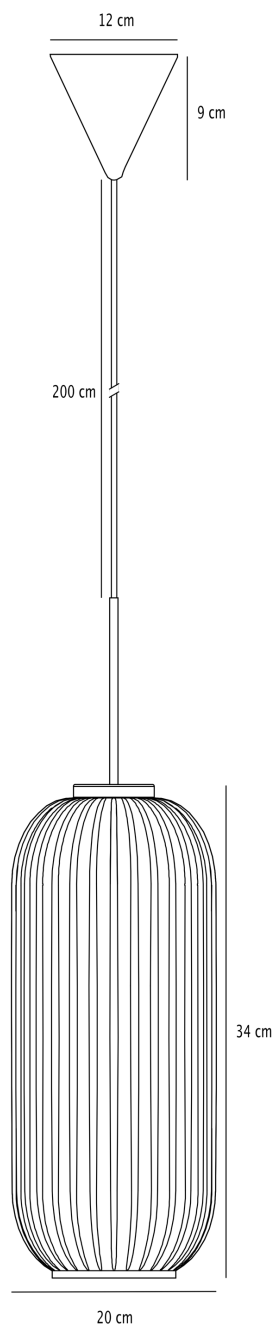

Nordlux - Milford 20 - 2213203001 - Satin Brass Opal Glass Ceiling Pendant Light

CONTACT