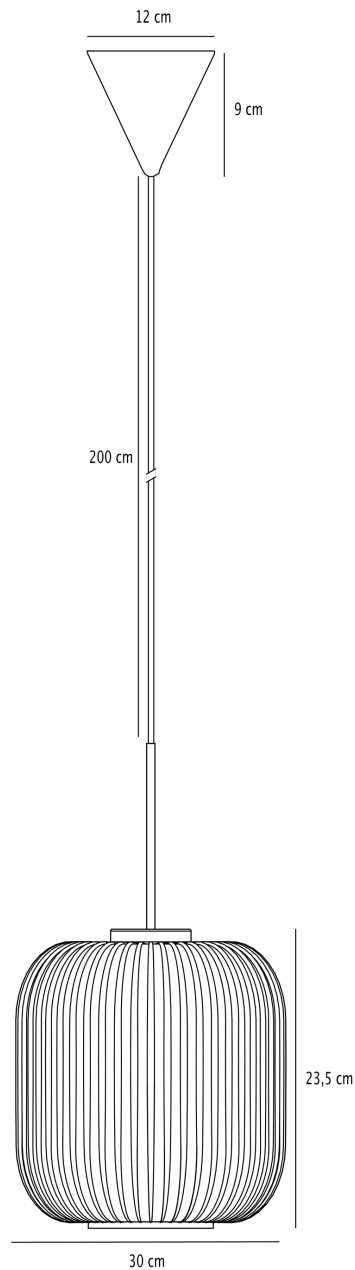

Nordlux - Milford 30 - 2213213001 - Satin Brass Opal Glass Ceiling Pendant Light

CONTACT