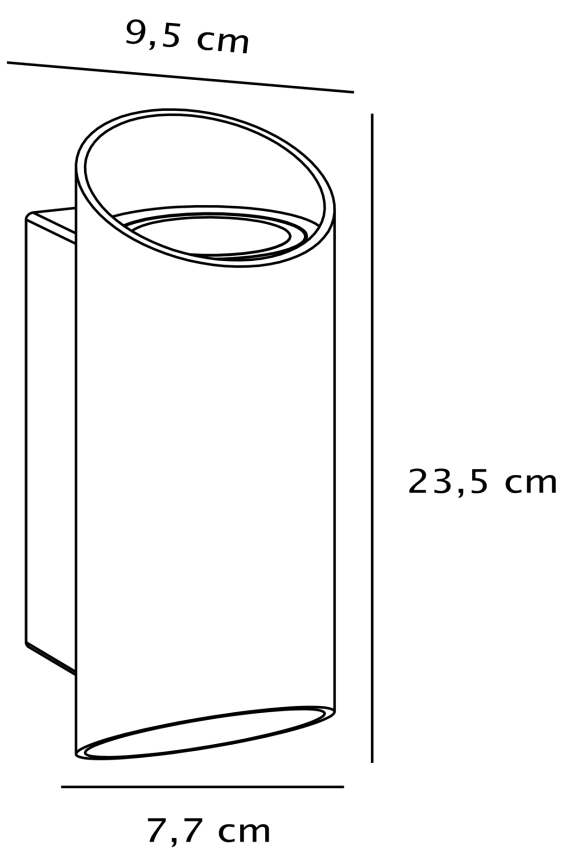

Nordlux - Nico Round 22 - 2218231003 - Black 2 Light IP54 Outdoor Wall Washer Light

CONTACT