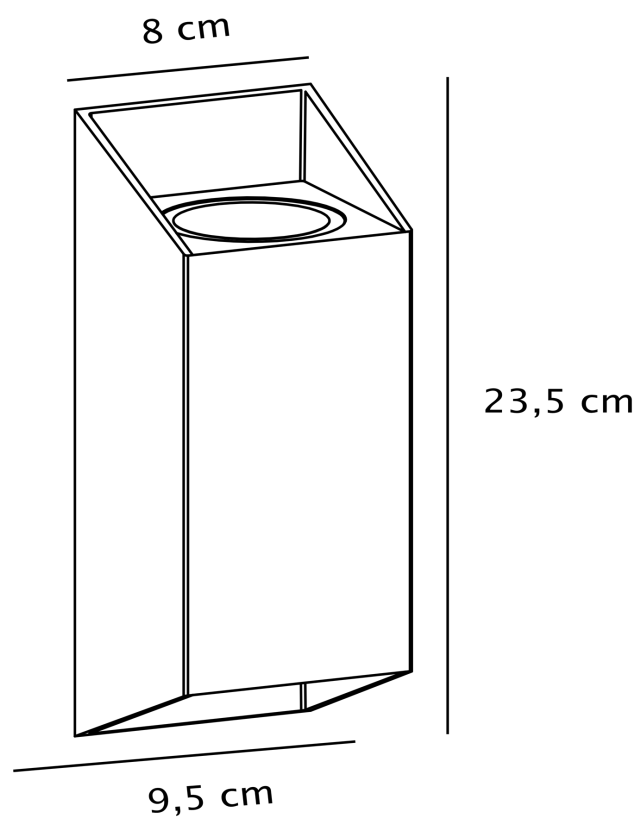

Nordlux - Nico Square 22 - 2218221050 - Anthracite 2 Light IP54 Outdoor Wall Washer Light

CONTACT