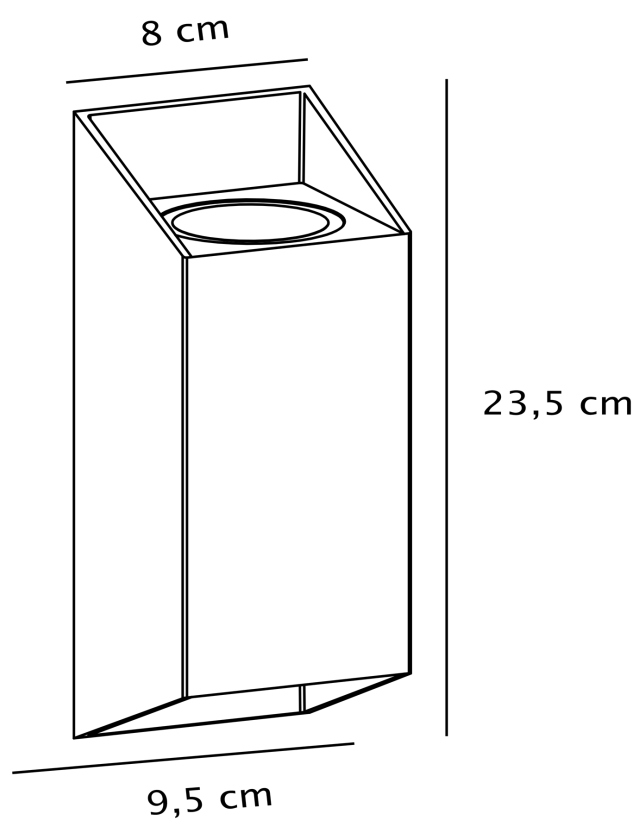

Nordlux - Nico Square 22 - 2218221009 - Rustic Brown IP54 Outdoor Wall Washer Light

CONTACT