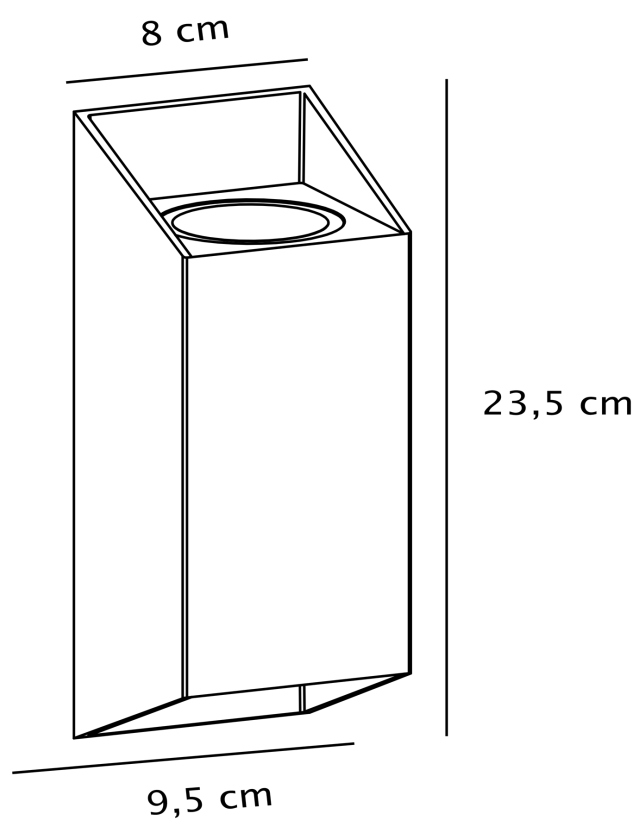

Nordlux - Nico Square 22 - 2218221003 - Black IP54 Outdoor Wall Washer Light