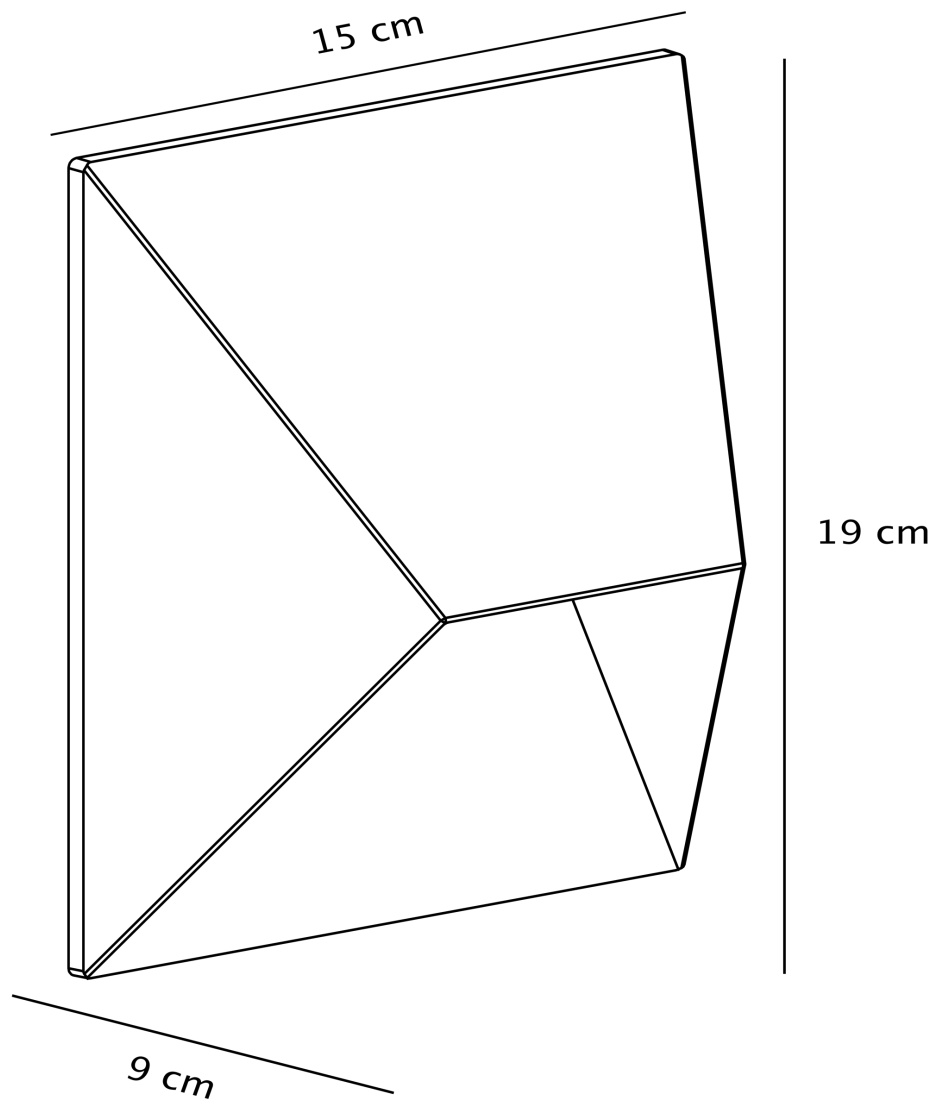

Nordlux - Pontio 15 - 2218171001 - White IP54 Outdoor Wall Washer Light

CONTACT