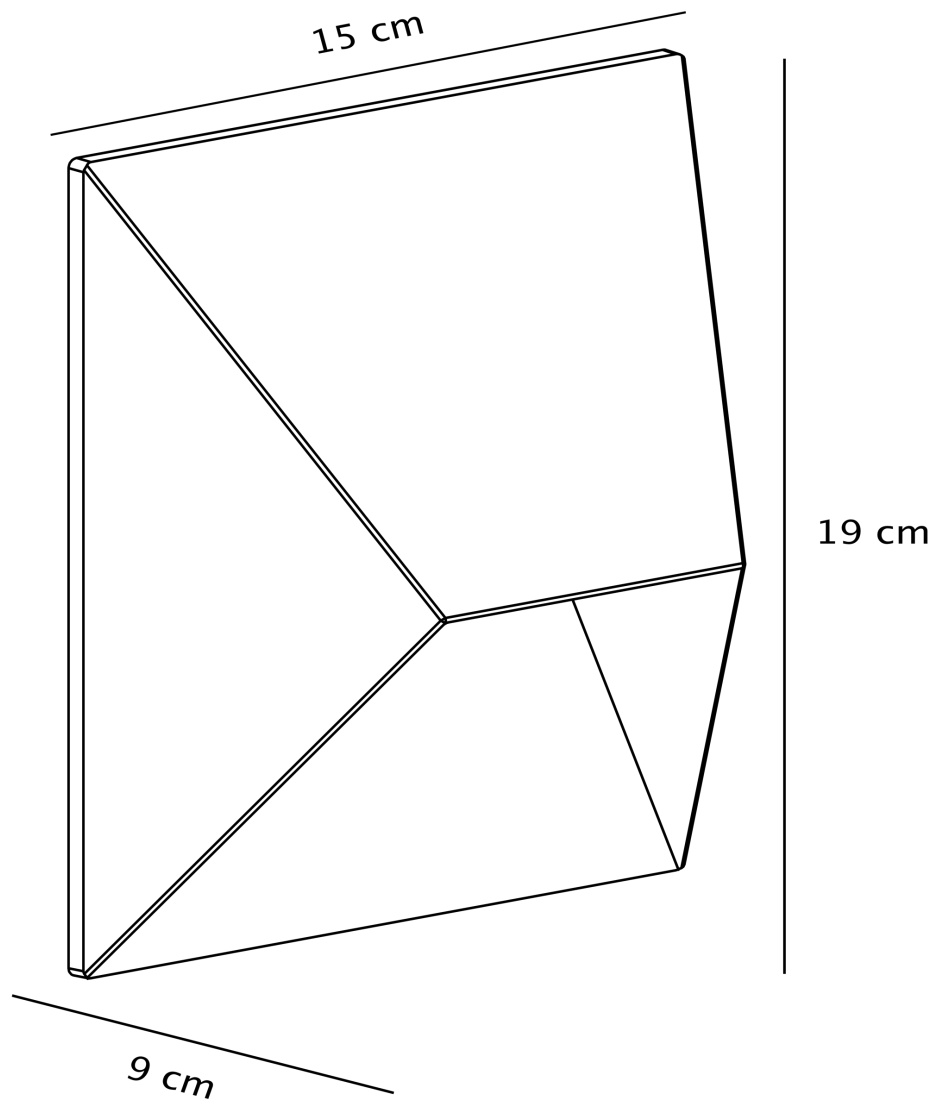

Nordlux - Pontio 15 - 2218171003 - Black IP54 Outdoor Wall Washer Light