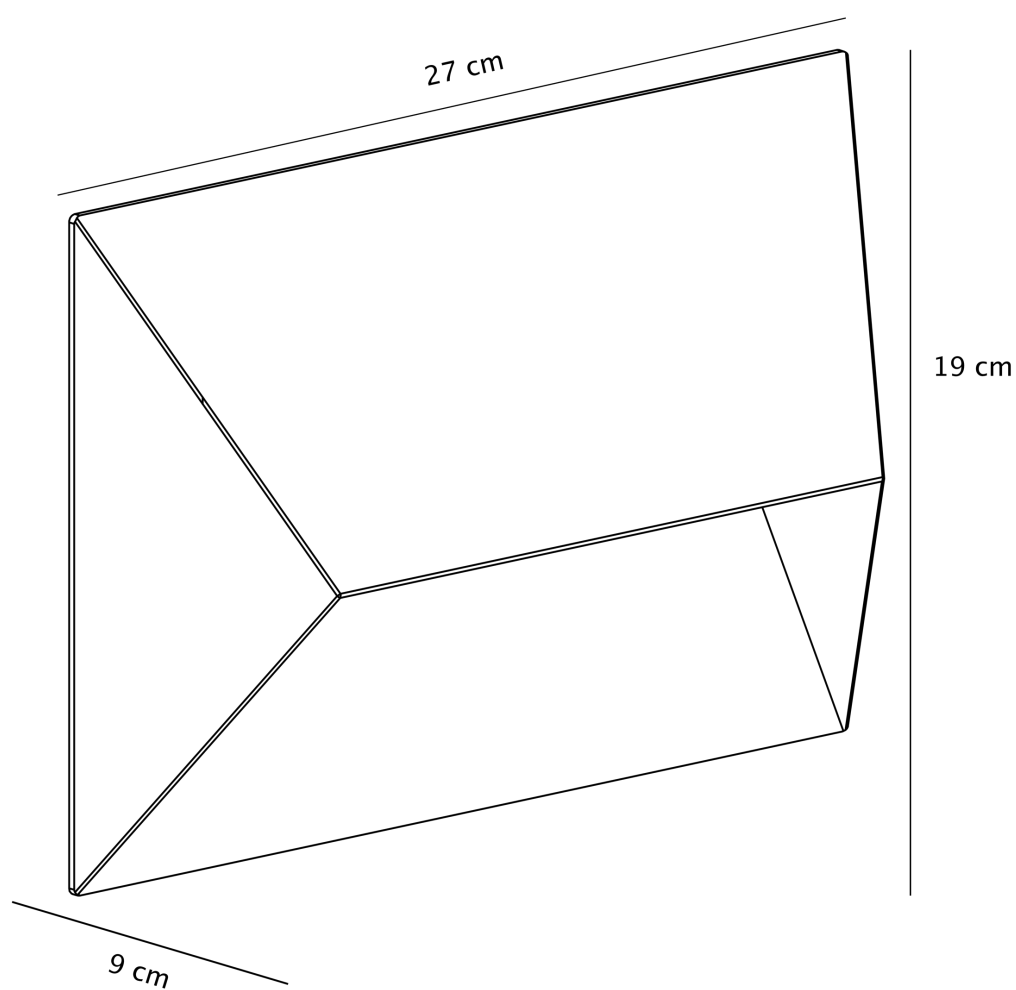

Nordlux - Pontio 27 - 2218191001 - White 2 Light IP54 Outdoor Wall Washer Light

CONTACT