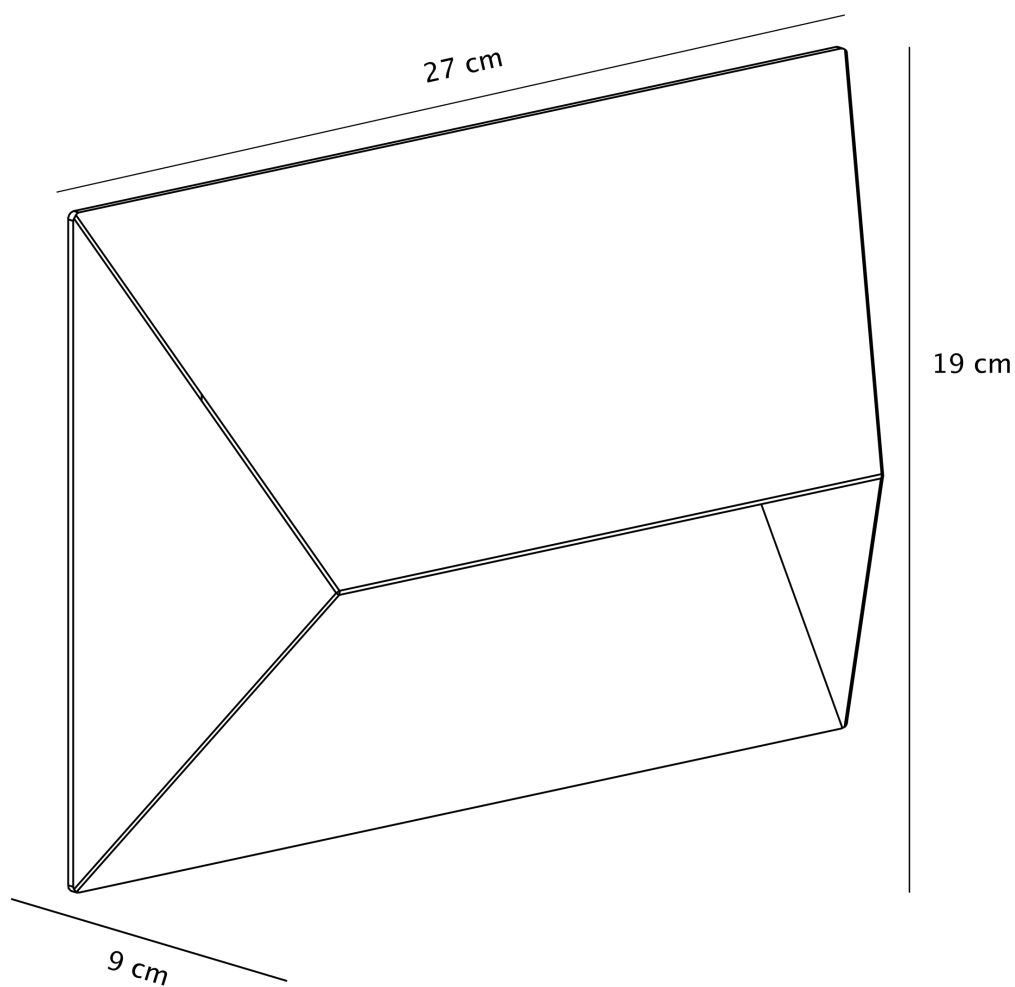

Nordlux - Pontio 27 - 2218191003 - Black 2 Light IP54 Outdoor Wall Washer Light