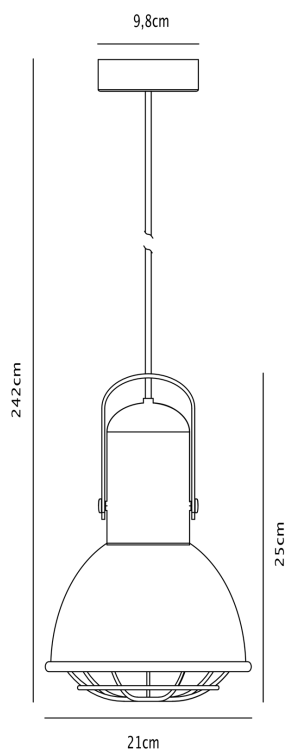

Nordlux - Porter 21 - 2213033031 - Galvanized Steel Outdoor Ceiling Pendant Light

CONTACT