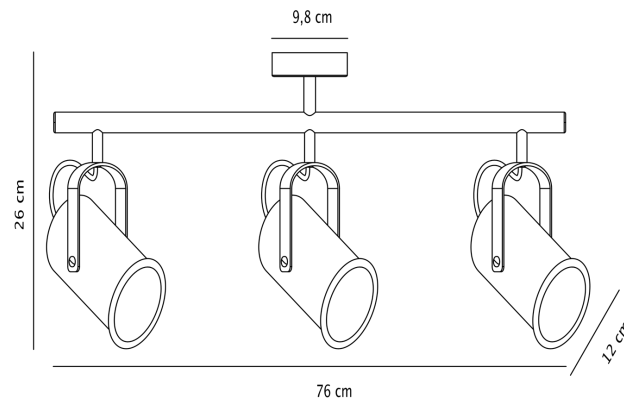

Nordlux - Porter 3 - 2213010131 - Galvanized Steel Ceiling Spotlight