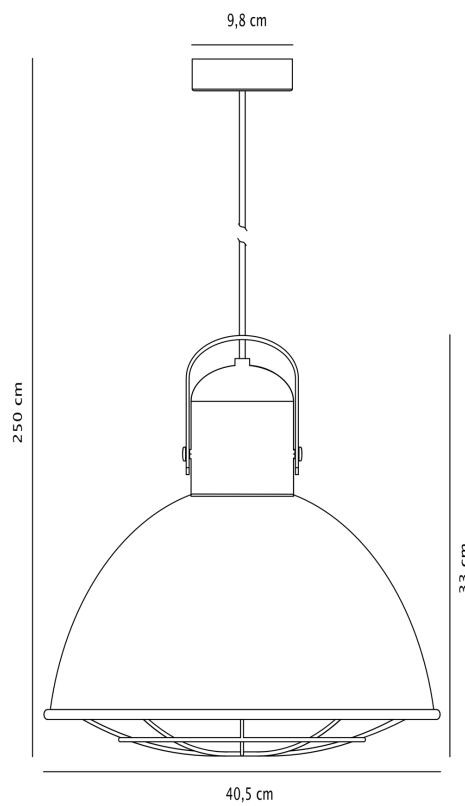

Nordlux - Porter 40 - 2213043031 - Galvanized Steel Outdoor Ceiling Pendant Light