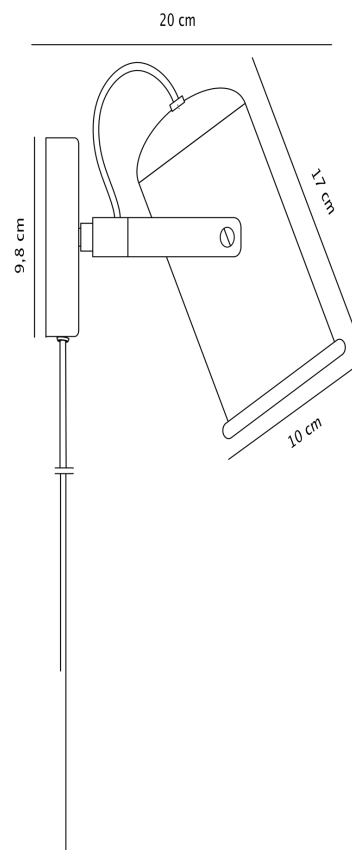

Nordlux - Porter - 2213051031 - Galvanized Steel Plug In Spotlight

**CONTACT**