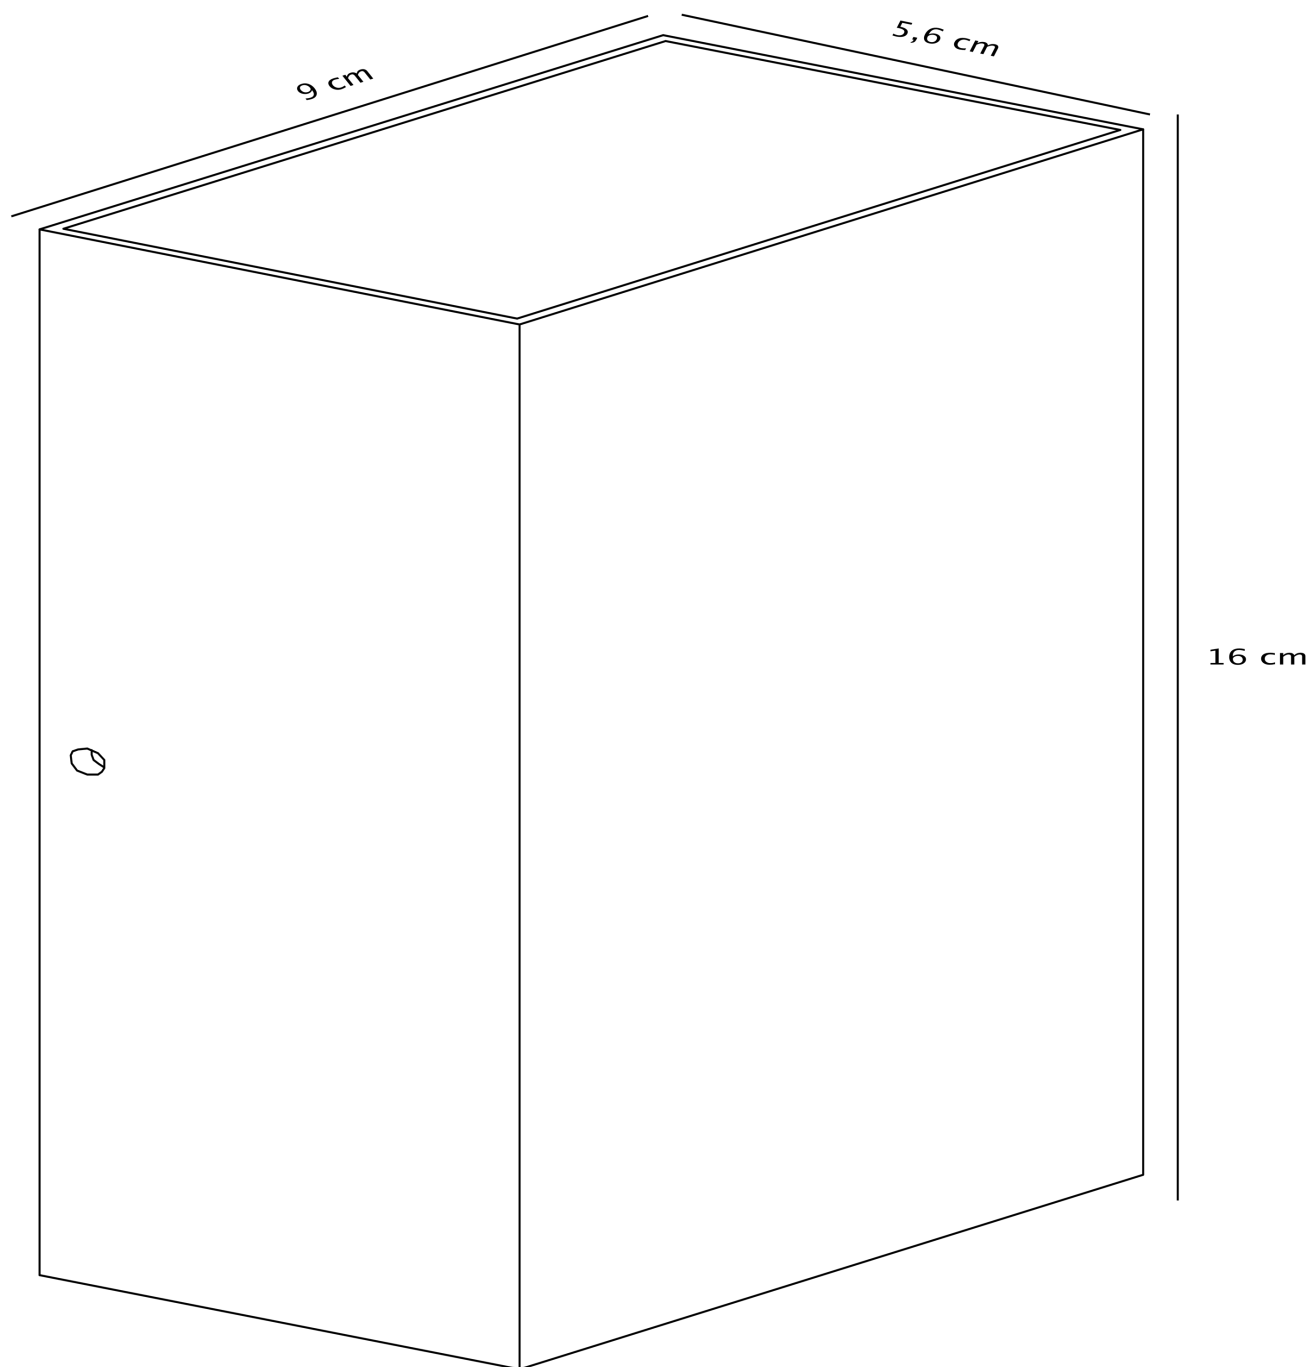

Nordlux - Rold Flat - 84151008 - LED Sand 2 Light IP54 Outdoor Wall Washer Light

CONTACT