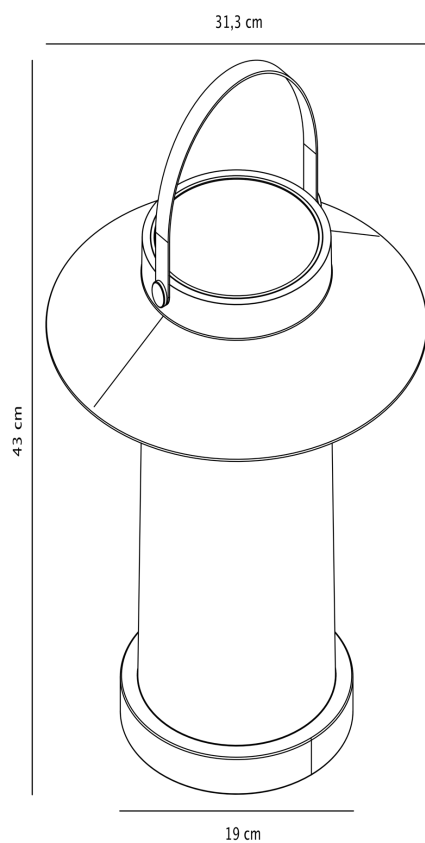

Nordlux - Temple To-Go 35 - 2218335031 - LED Galvanized Steel IP54 Solar Outdoor Portable Lamp

CONTACT