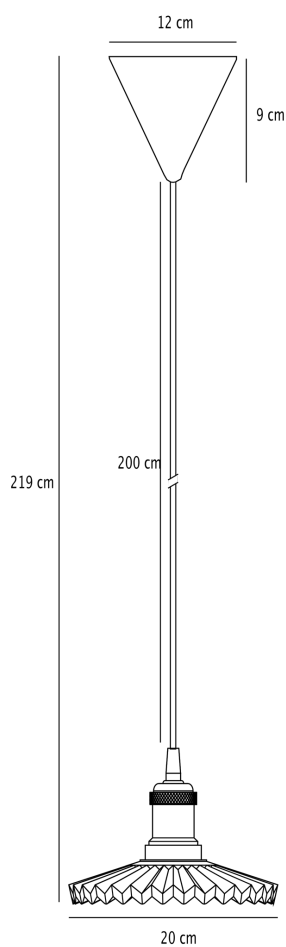

Nordlux - Torina 20 - 2213173000 - White Clear Ribbed Glass Ceiling Pendant Light

CONTACT