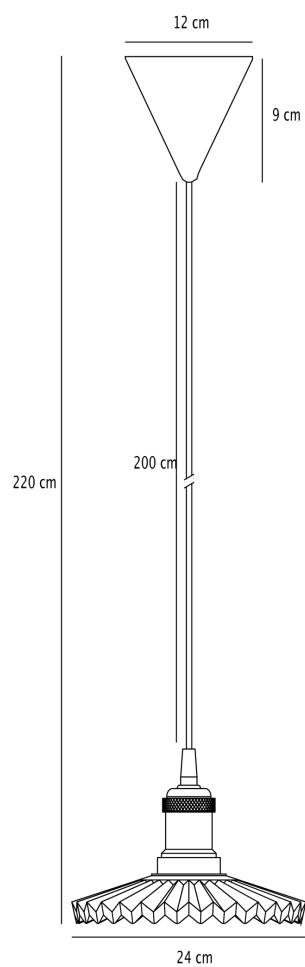

Nordlux - Torina 25 - 2213183000 - White Clear Ribbed Glass Ceiling Pendant Light

CONTACT