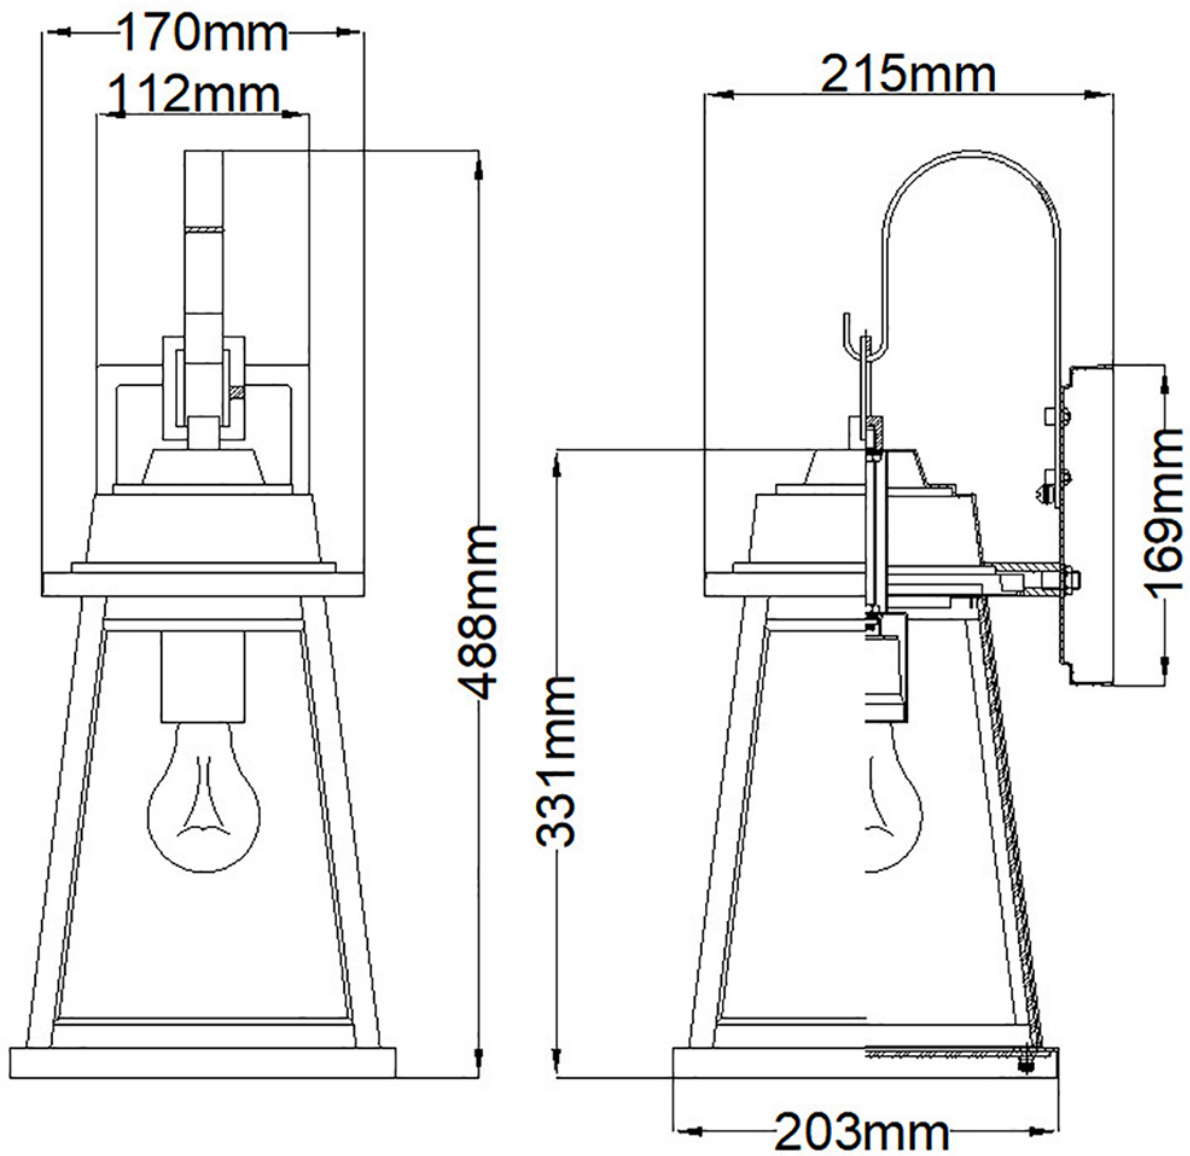

Hinkley Lighting - Bainbridge - HK-BAINBRIDGE-M-OZ - Oil Rubbed Bronze Heritage Brass Clear Glass IP44 Outdoor Wall

CONTACT