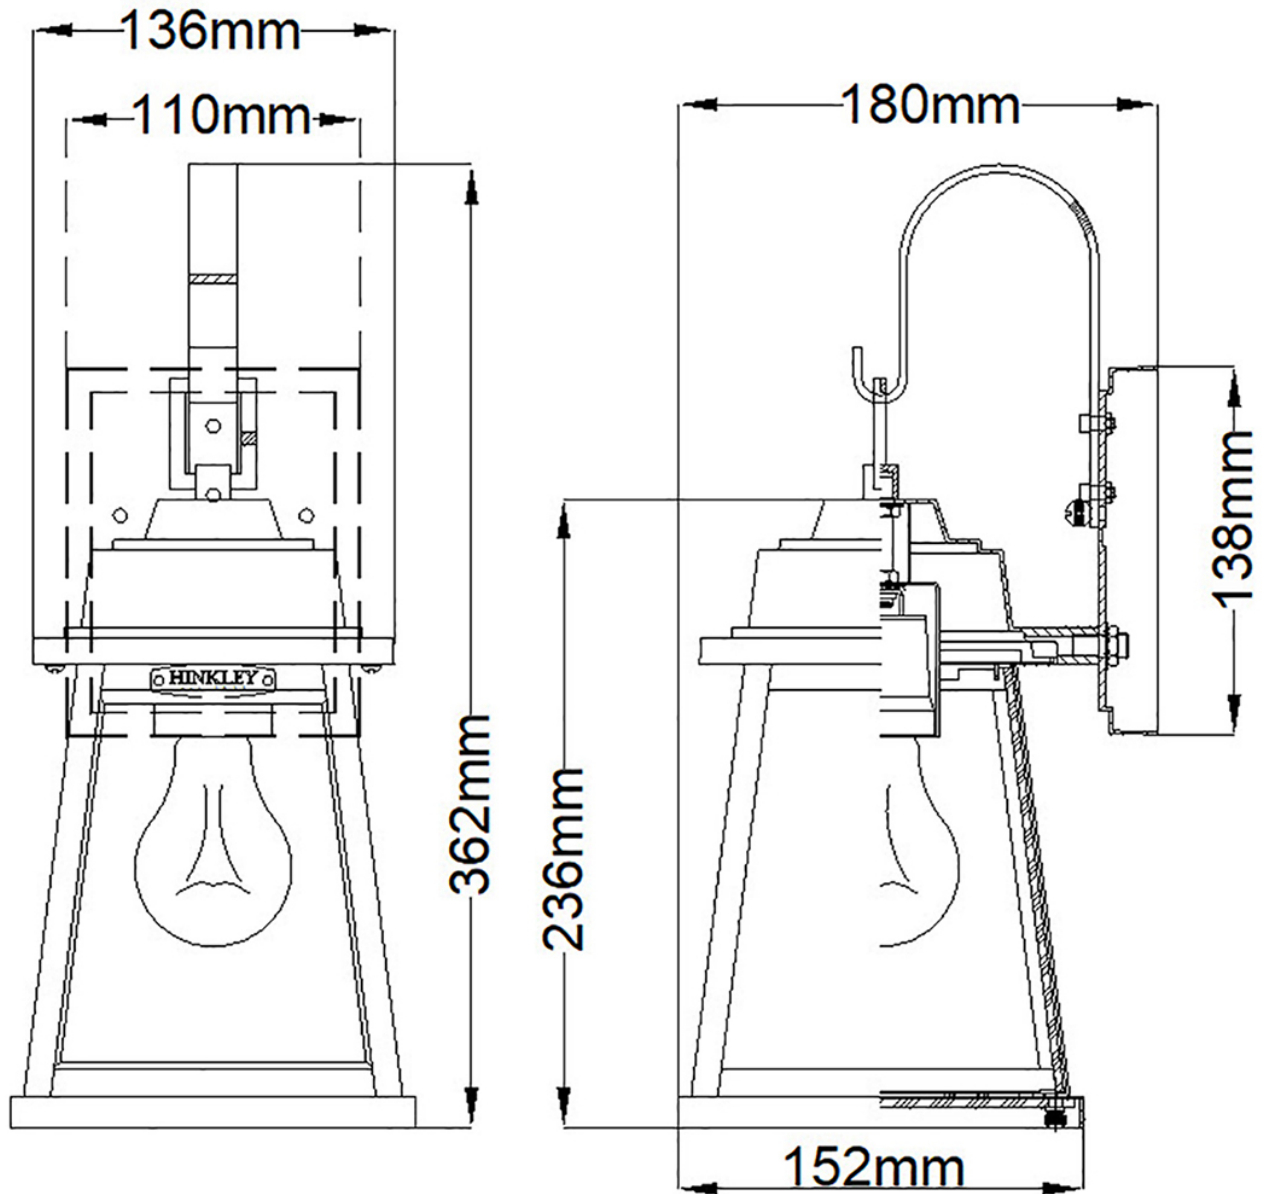

Hinkley Lighting - Bainbridge - HK-BAINBRIDGE-S-OZ - Oil Rubbed Bronze Heritage Brass Clear Glass IP44 Outdoor Wall Light

CONTACT