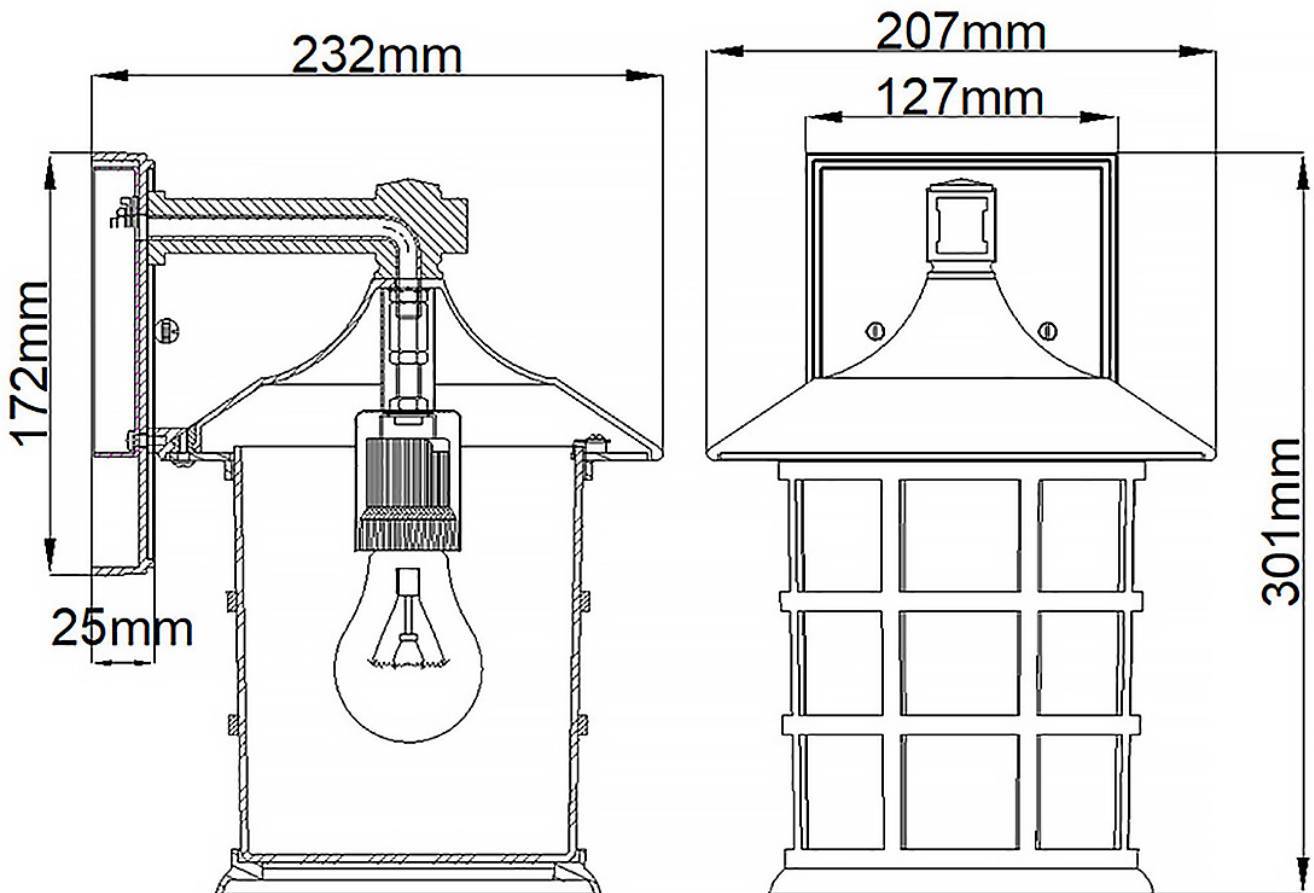

Hinkley Lighting - Freeport - HK-FREEPORT2-M-TWH - White Clear Seeded Glass IP44 Outdoor Wall Light

**CONTACT**