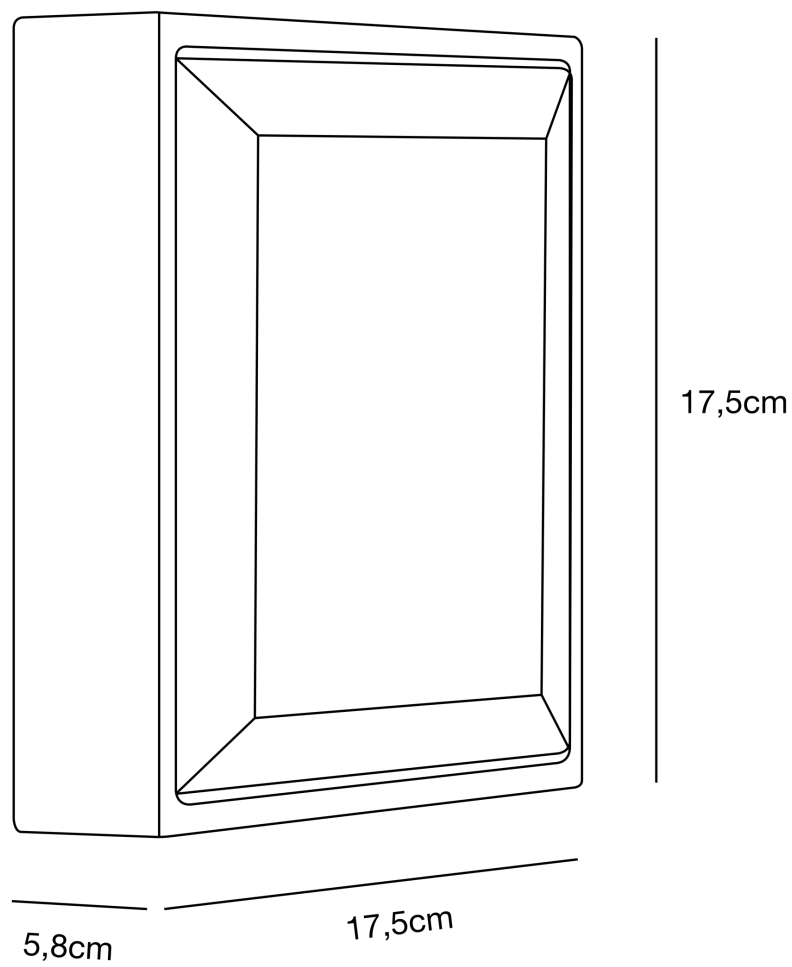

Nordlux - Oliver - 2218251003 - LED Black Opal IP54 Outdoor Bulkhead Light

CONTACT