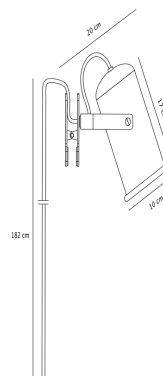

Nordlux - Porter - 2213062031 - Galvanized Steel Task Clamp Lamp

CONTACT