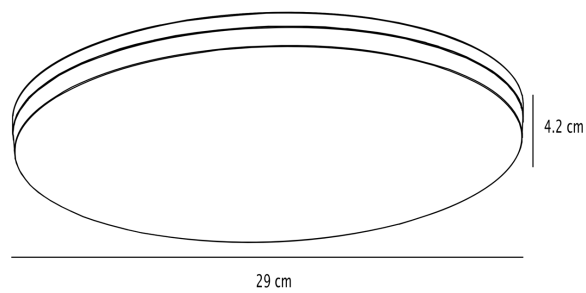

Nordlux - Vic - 2210226001 - LED White Flush Ceiling Light

CONTACT