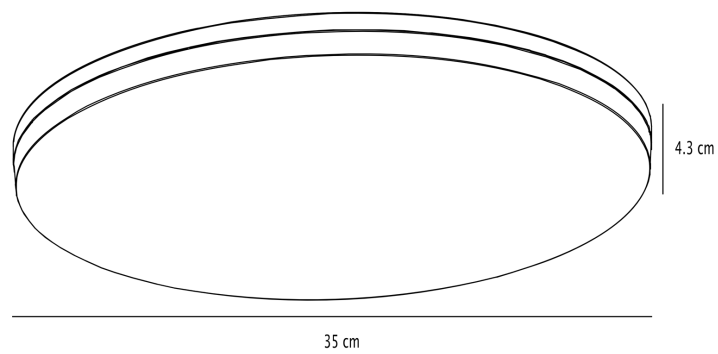

Nordlux - Vic 35 - 2210236001 - LED White Opal Bathroom Ceiling Flush Light

CONTACT