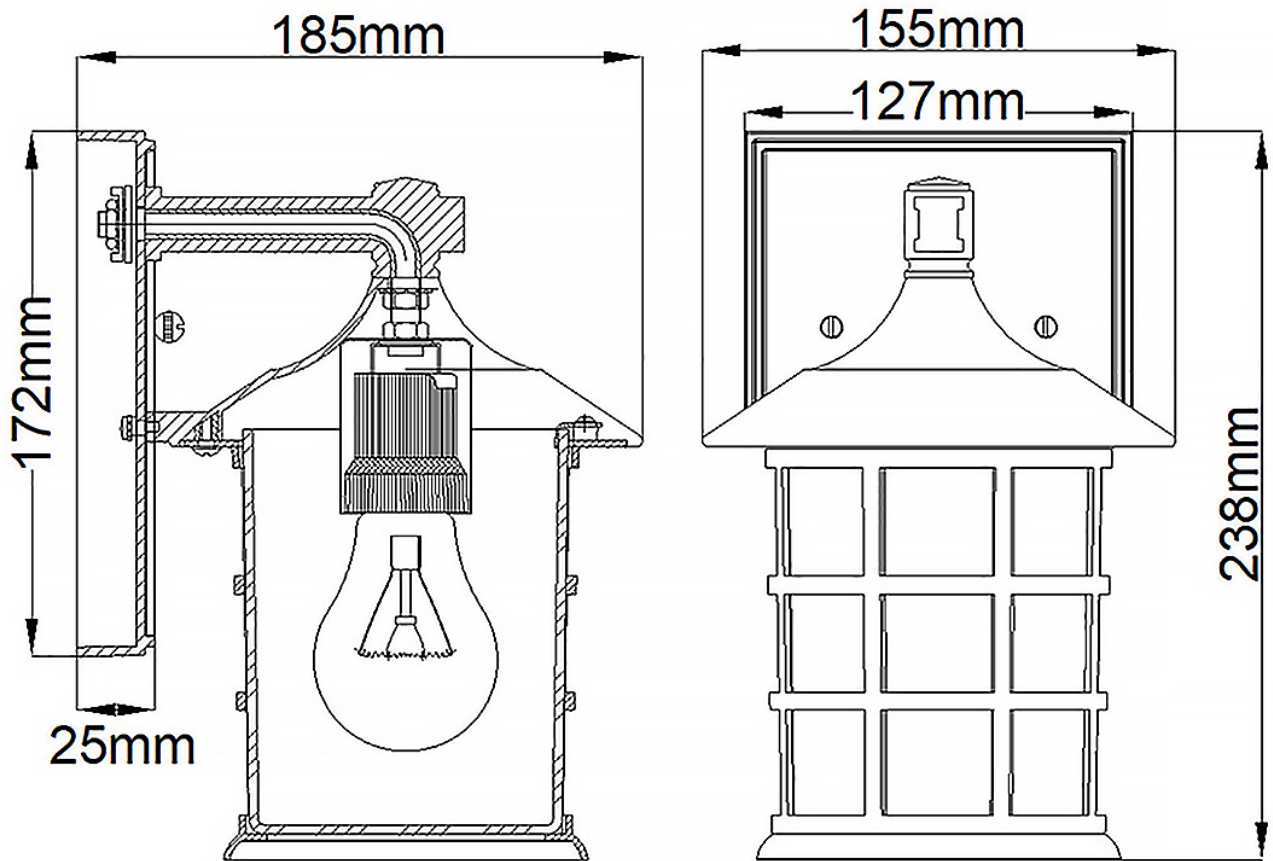

Hinkley Lighting - Freeport - HK-FREEPORT2-S-TWH - White Clear Seeded Glass IP44 Outdoor Wall Light

**CONTACT**