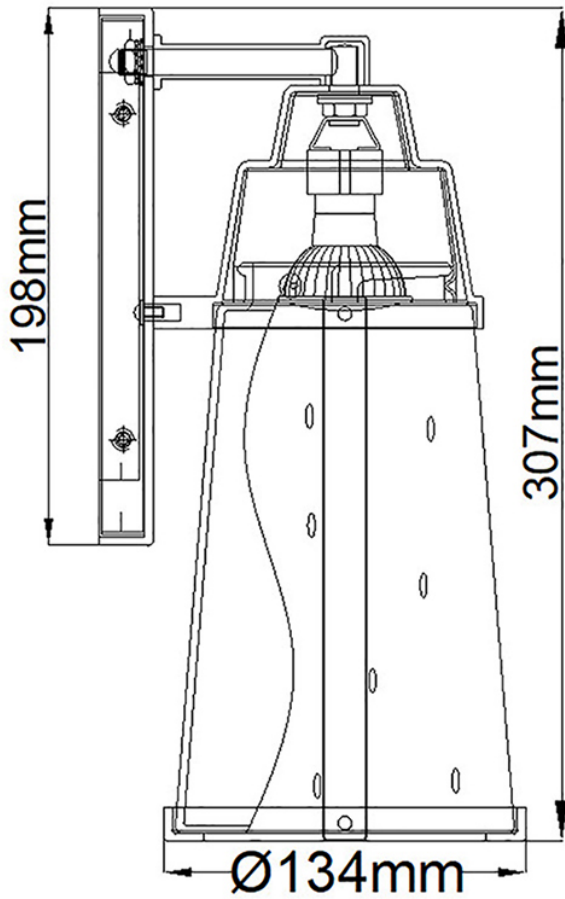

Hinkley Lighting - Miles - HK-MILES-BK - Black Clear Seeded Glass IP44 Outdoor Wall Light

CONTACT