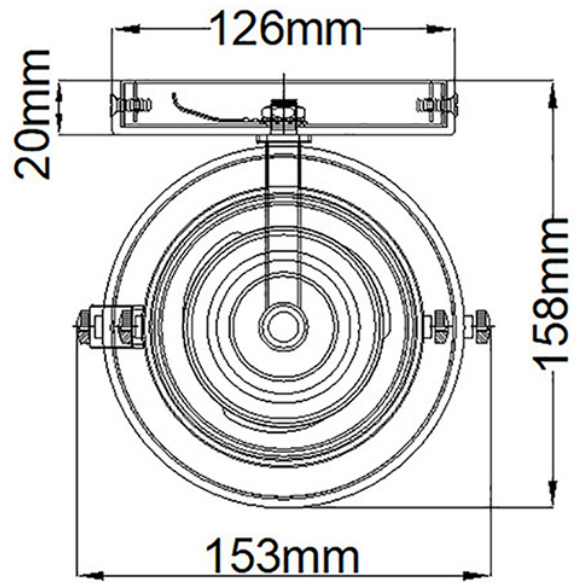

Hinkley Lighting - Miles - HK-MILES-BK - Black Clear Seeded Glass IP44 Outdoor Wall Light

CONTACT