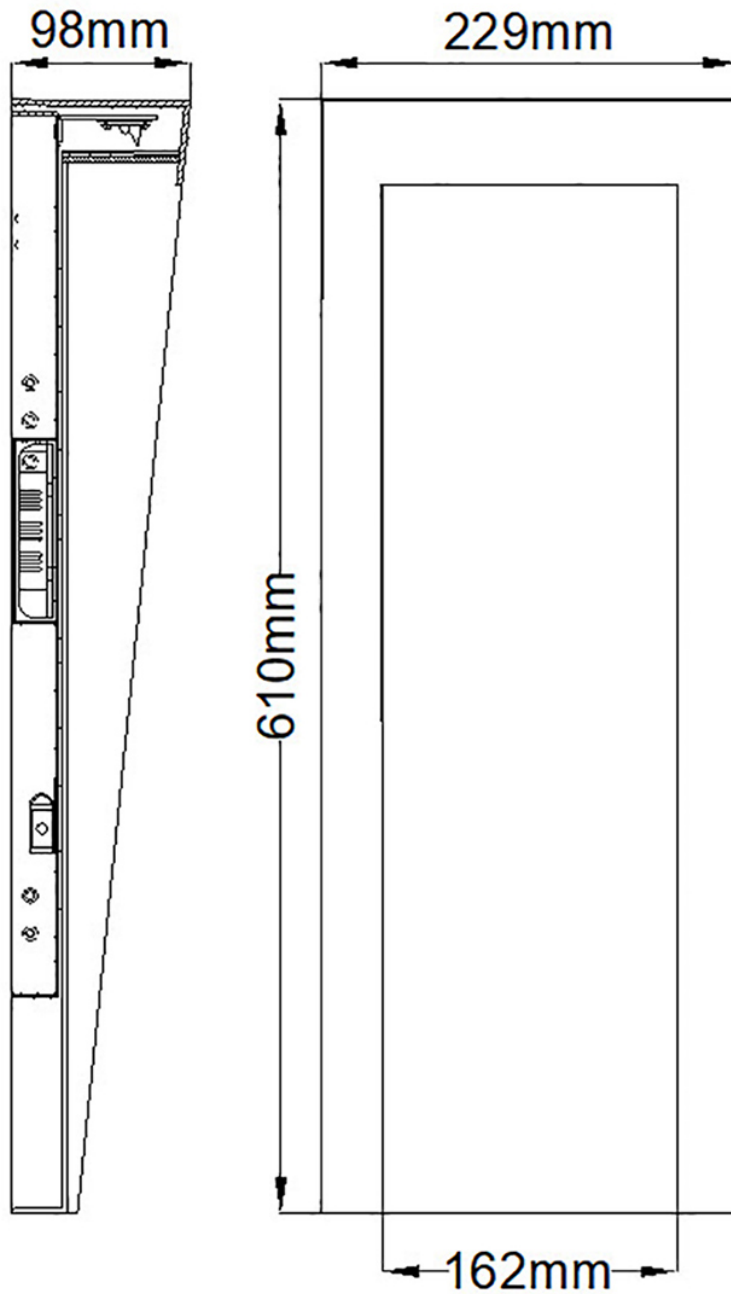

Hinkley Lighting - Taper - HK-TAPER-L-TBK - LED Black IP44 Outdoor Wall Washer Light

CONTACT