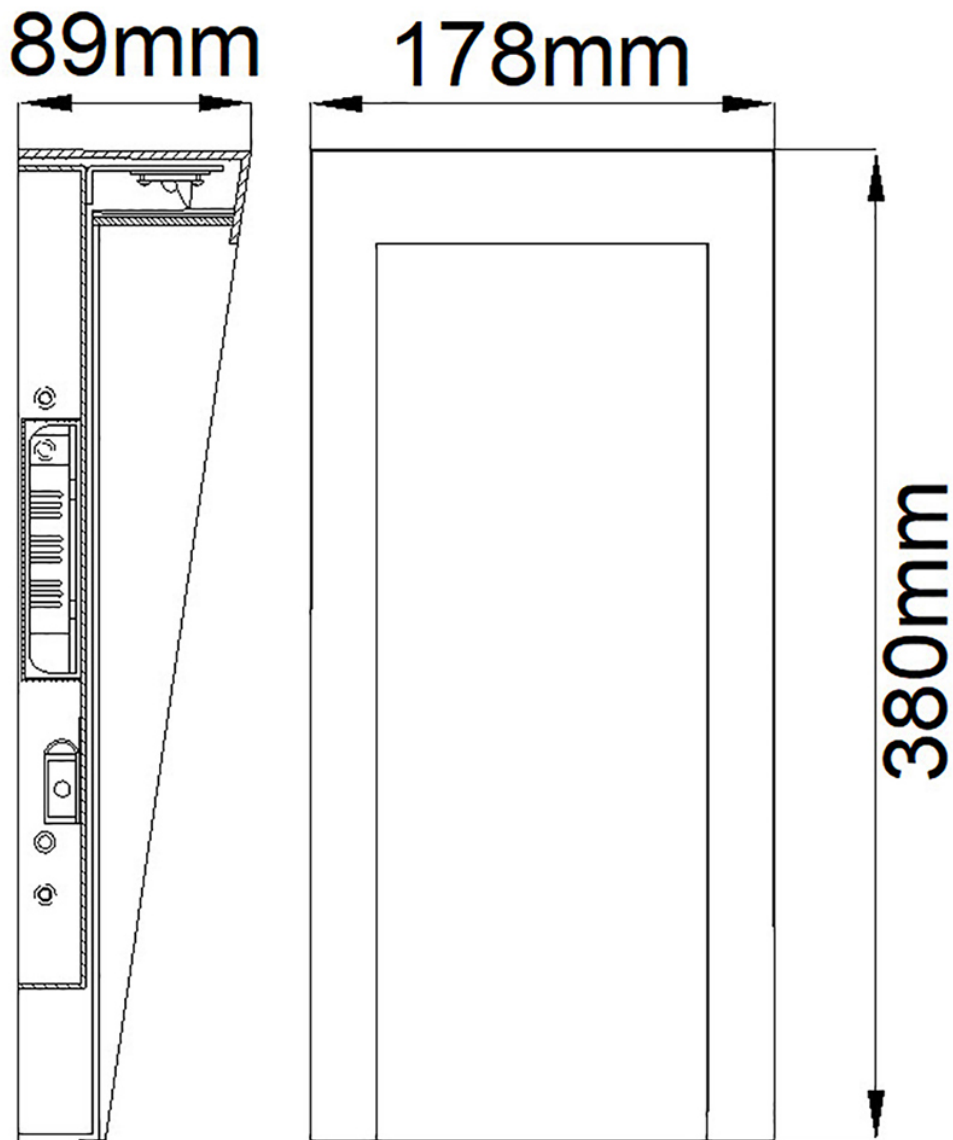

Hinkley Lighting - Taper - HK-TAPER-M-TBK - LED Black IP44 Outdoor Wall Washer Light

**CONTACT**