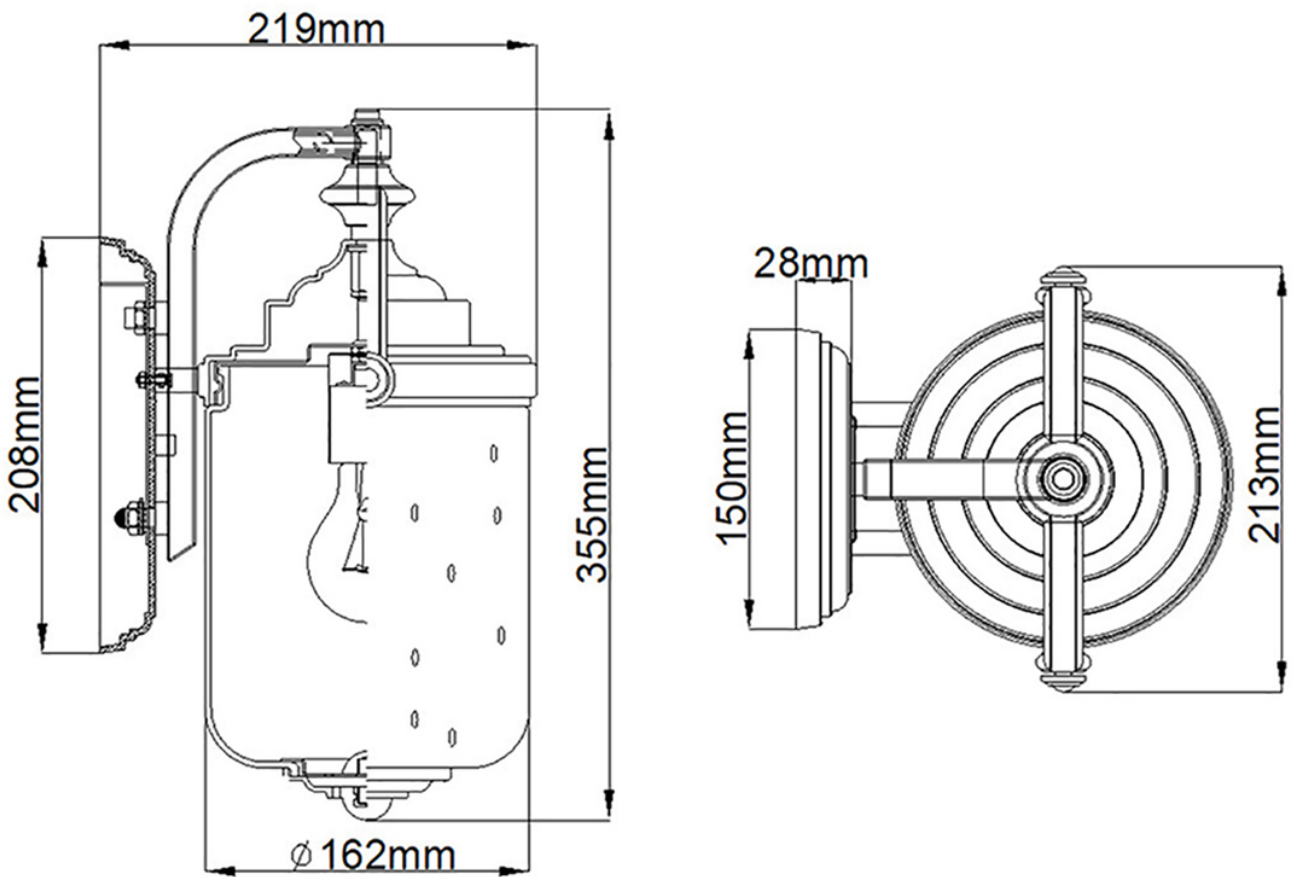

Hinkley Lighting - Willoughby - HK-WILLOUGHBY-S-OZ - Oil Rubbed Bronze Clear Seeded Glass IP44 Outdoor Wall Light

CONTACT