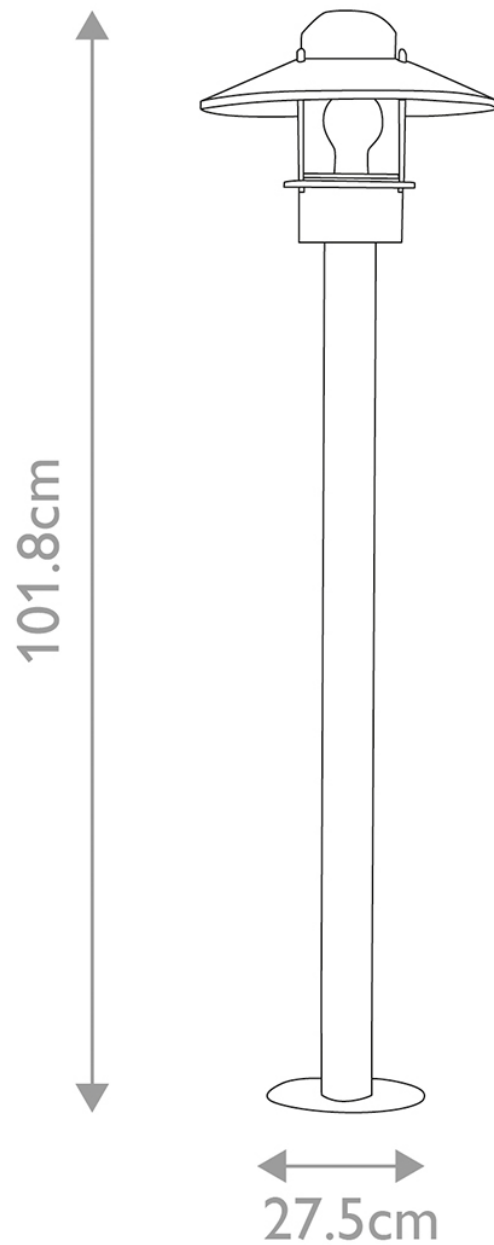

Elstead Lighting - Klampenborg - KLAMPENBORG-BOL-BK - Black Clear Glass IP44 Outdoor Post Light

CONTACT