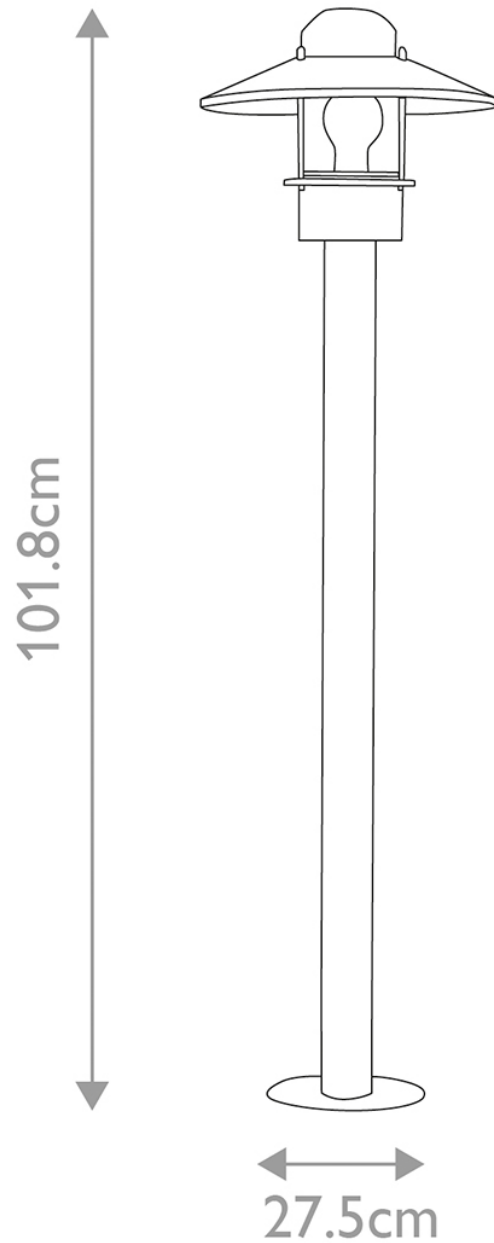

Elstead Lighting - Klampenborg - KLAMPENBORG-BOL-SIL - Silver Clear Glass IP44 Outdoor Post Light

CONTACT