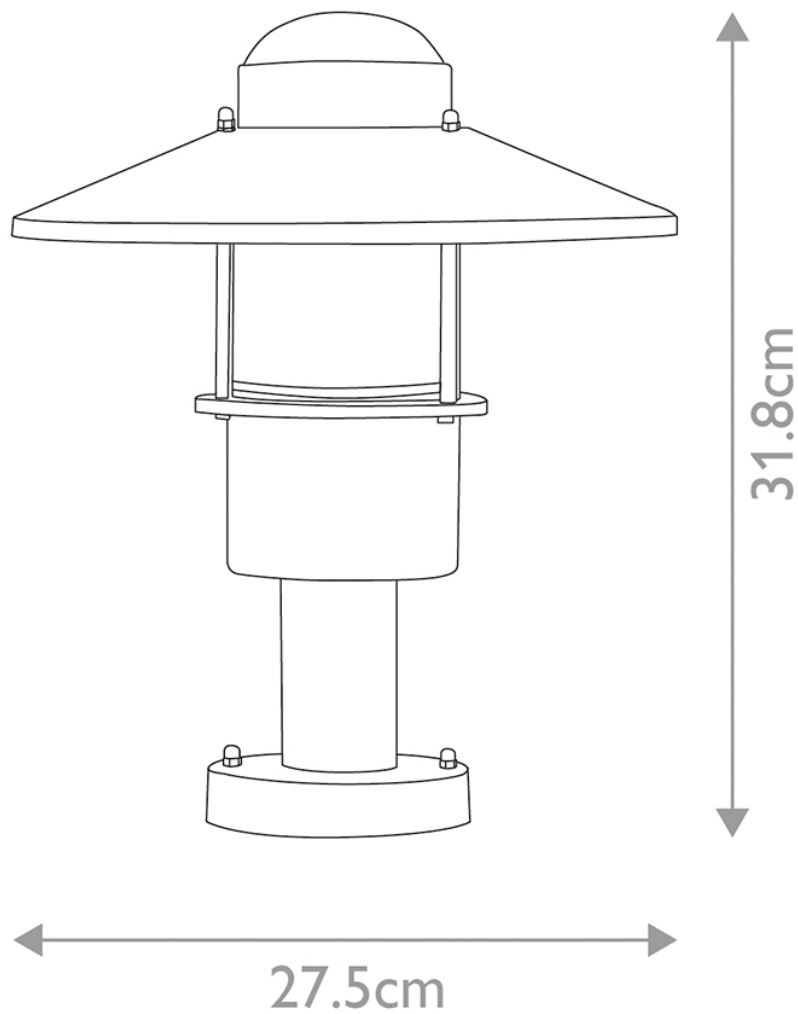

Elstead Lighting - Klampenborg - KLAMPENBORG-PED-BK - Black Clear Glass IP44 Outdoor Post Light

CONTACT