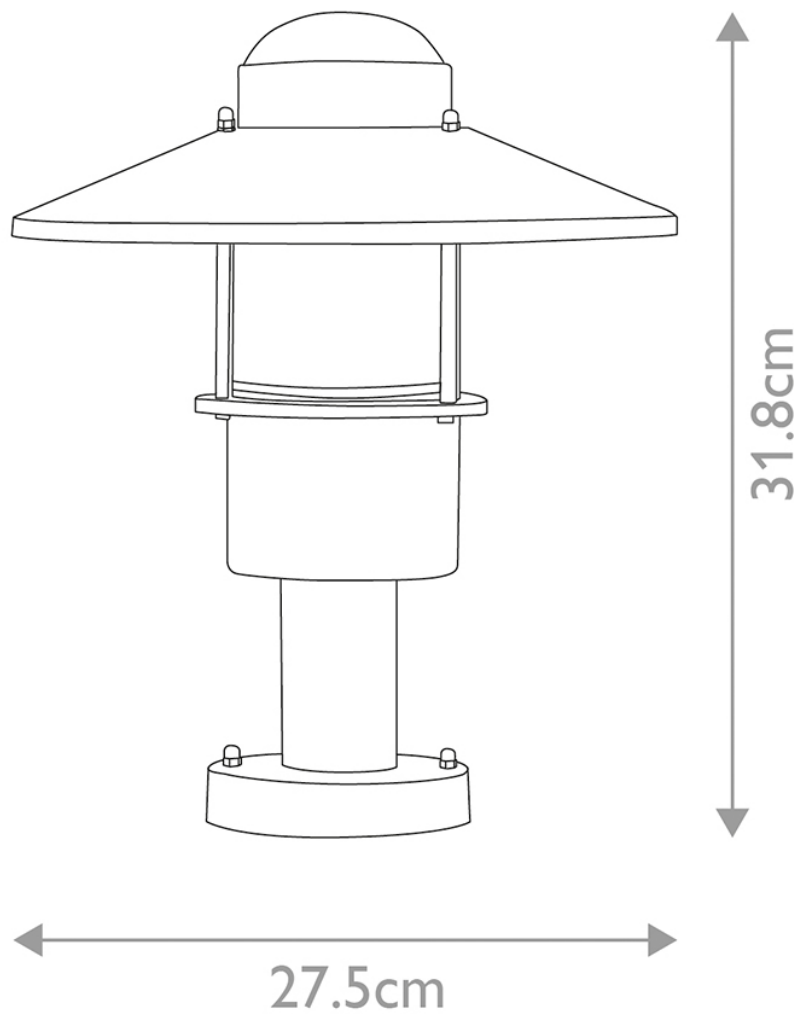

Elstead Lighting - Klampenborg - KLAMPENBORG-PED-PIR-BK - Black Clear Glass IP44 Outdoor Post Light

CONTACT