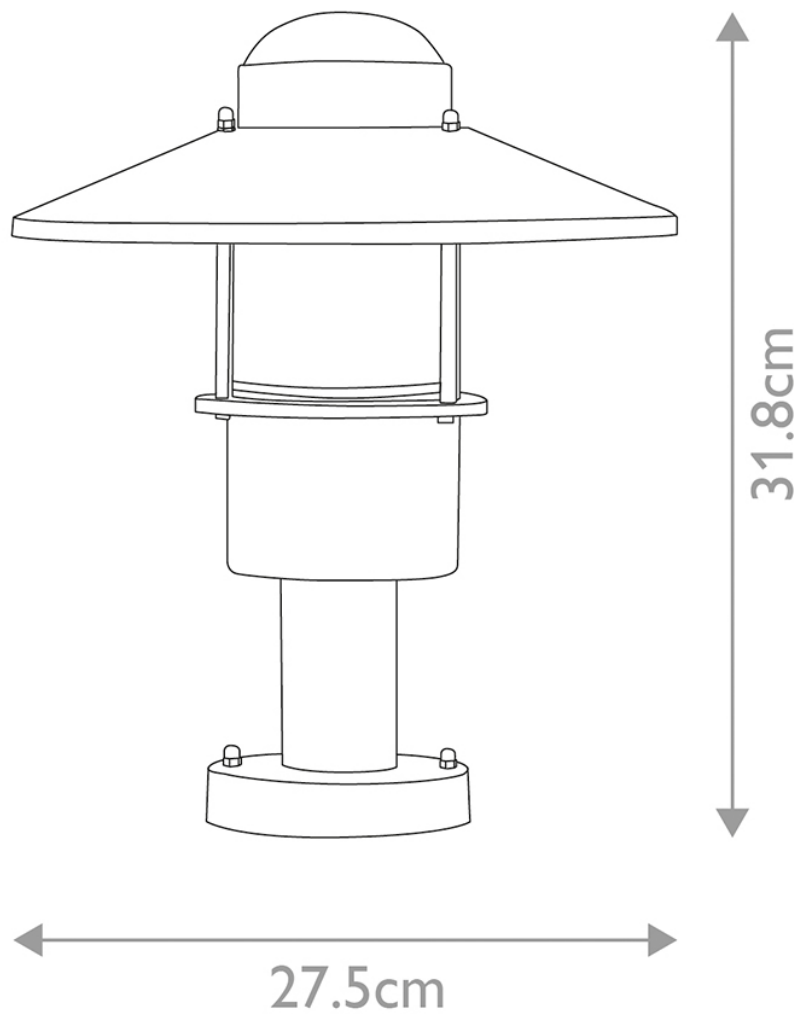

Elstead Lighting - Klampenborg - KLAMPENBORG-PED-PIR-SIL - Silver Clear Glass IP44 Outdoor Post Light

**CONTACT**