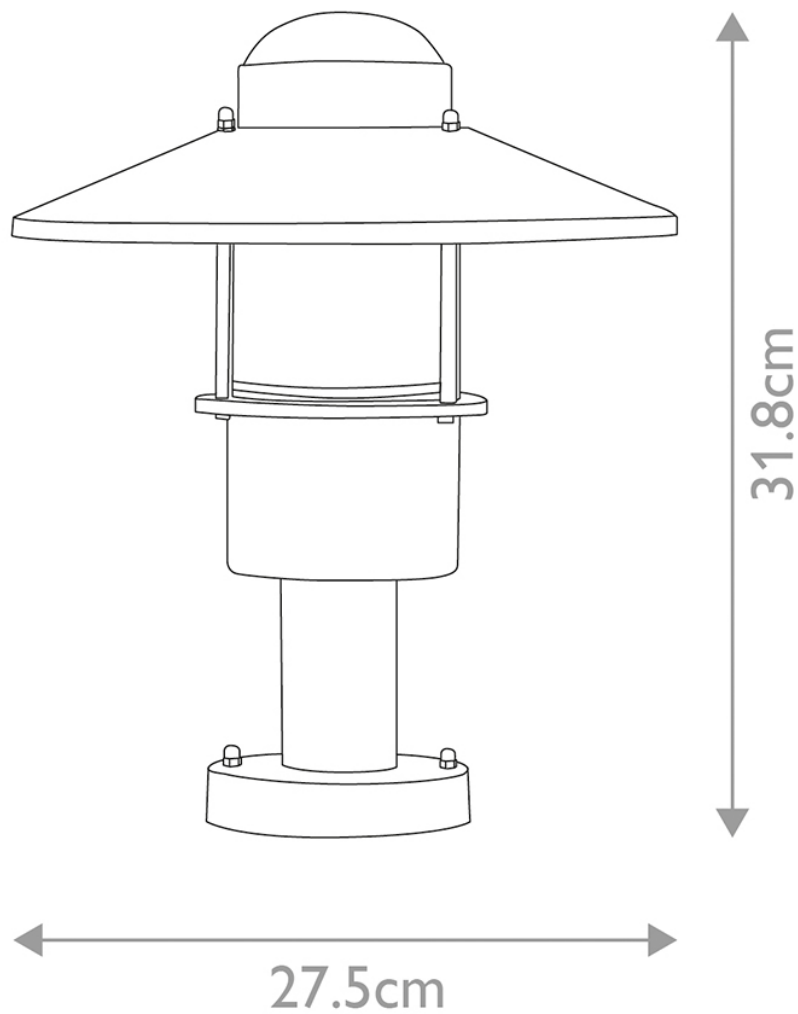

Elstead Lighting - Klampenborg - KLAMPENBORG-PED-SIL - Silver Clear Glass IP44 Outdoor Post Light

**CONTACT**