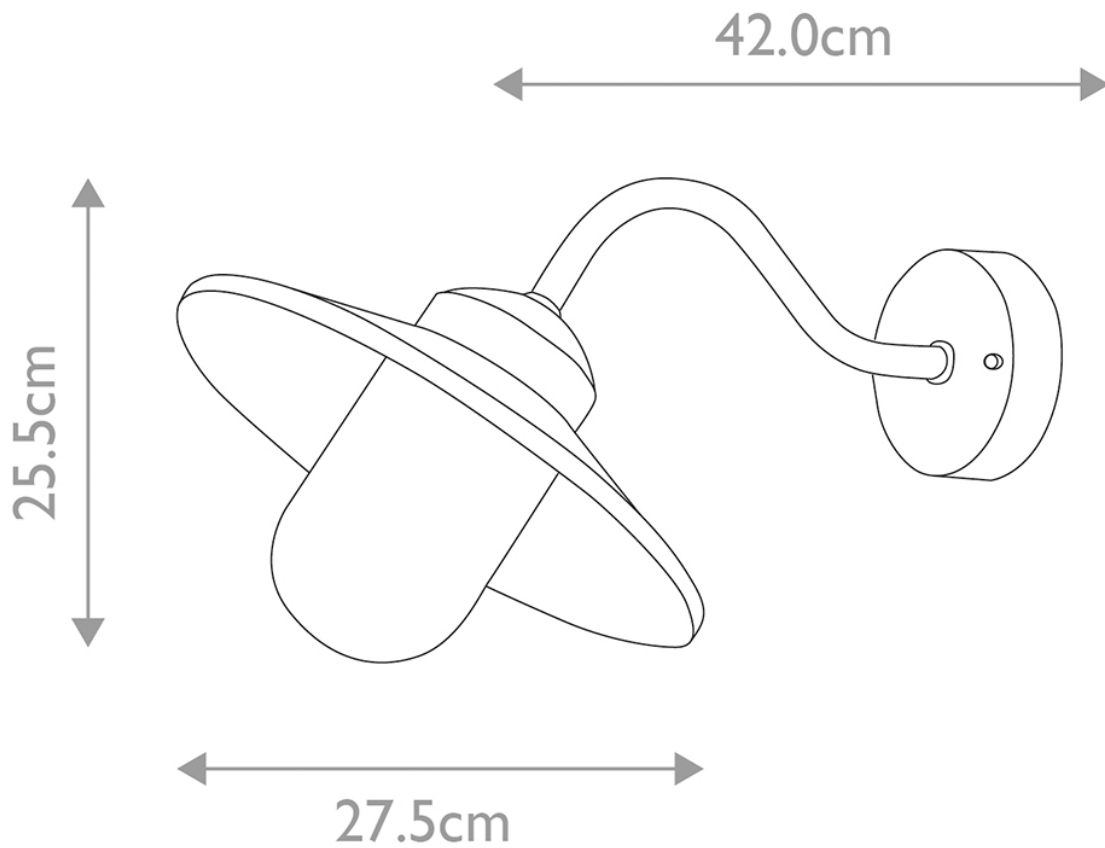

Elstead Lighting - Klampenborg - KLAMPENBORG-PIR-BK - Black Clear Glass IP44 Outdoor Sensor Wall Light

CONTACT