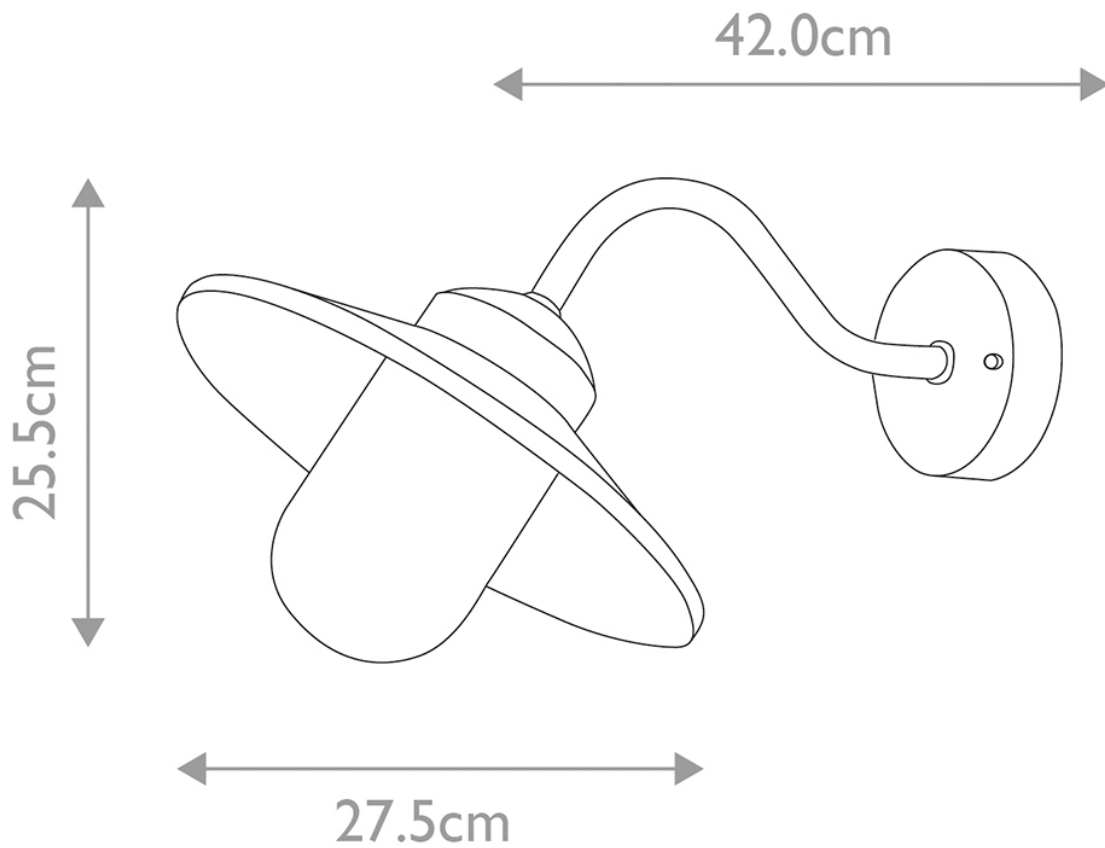

Elstead Lighting - Klampenborg - KLAMPENBORG-PIR-SIL - Silver Clear Glass IP44 Outdoor Sensor Wall Light

CONTACT