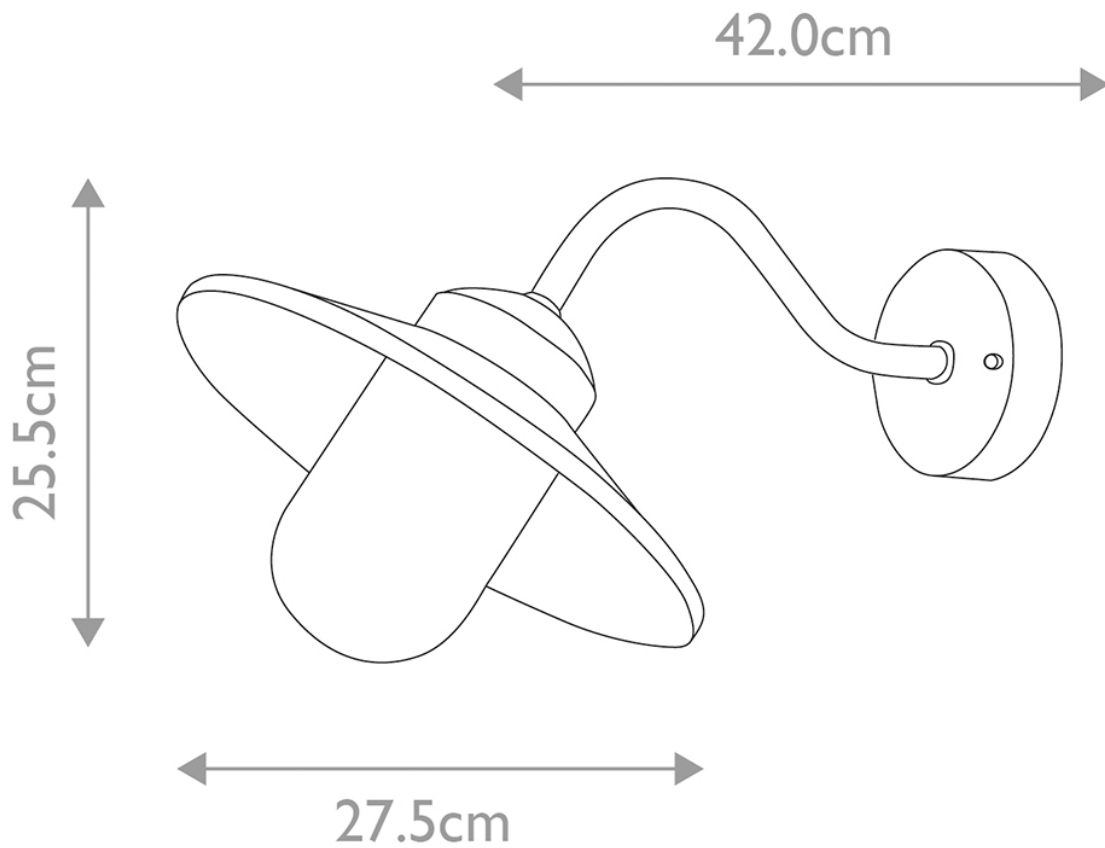

Elstead Lighting - Klampenborg - KLAMPENBORG-PIR-WHT - Silver Clear Glass IP44 Outdoor Sensor Wall Light

**CONTACT**