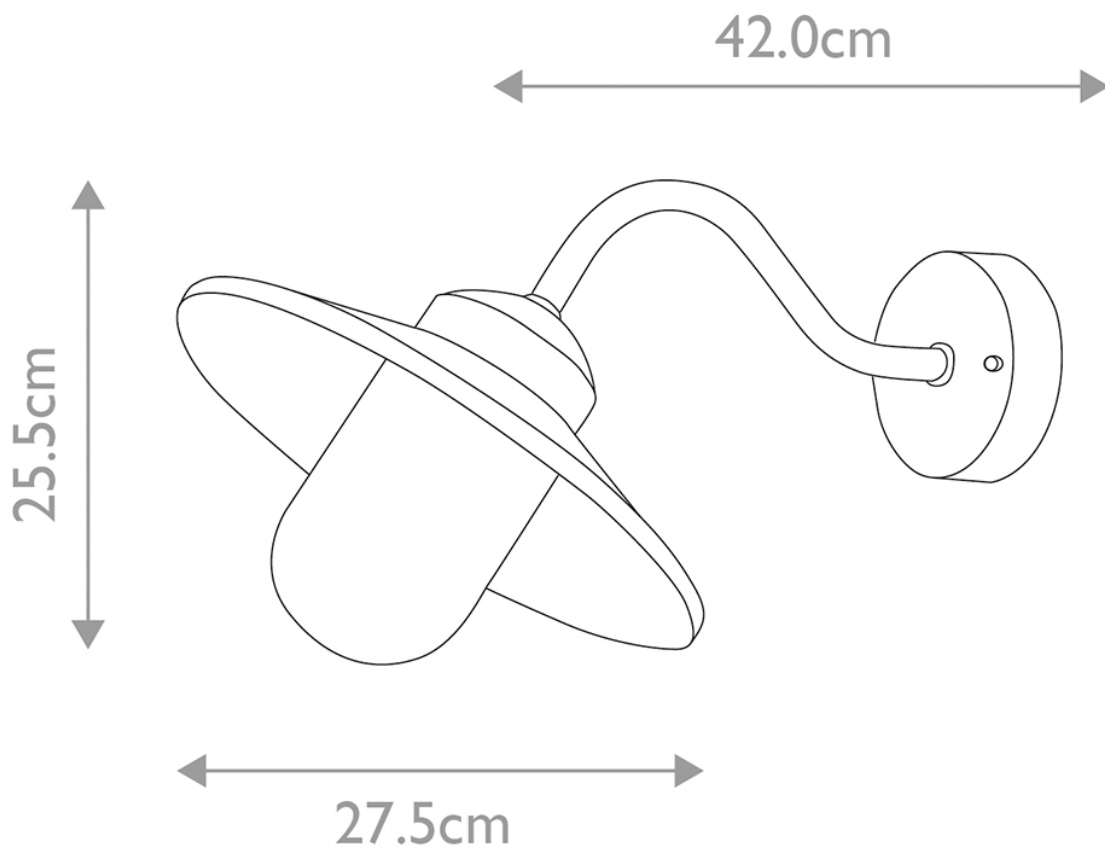

Elstead Lighting - Klampenborg - KLAMPENBORG-WHT - White Clear Glass IP44 Outdoor Wall Light

CONTACT