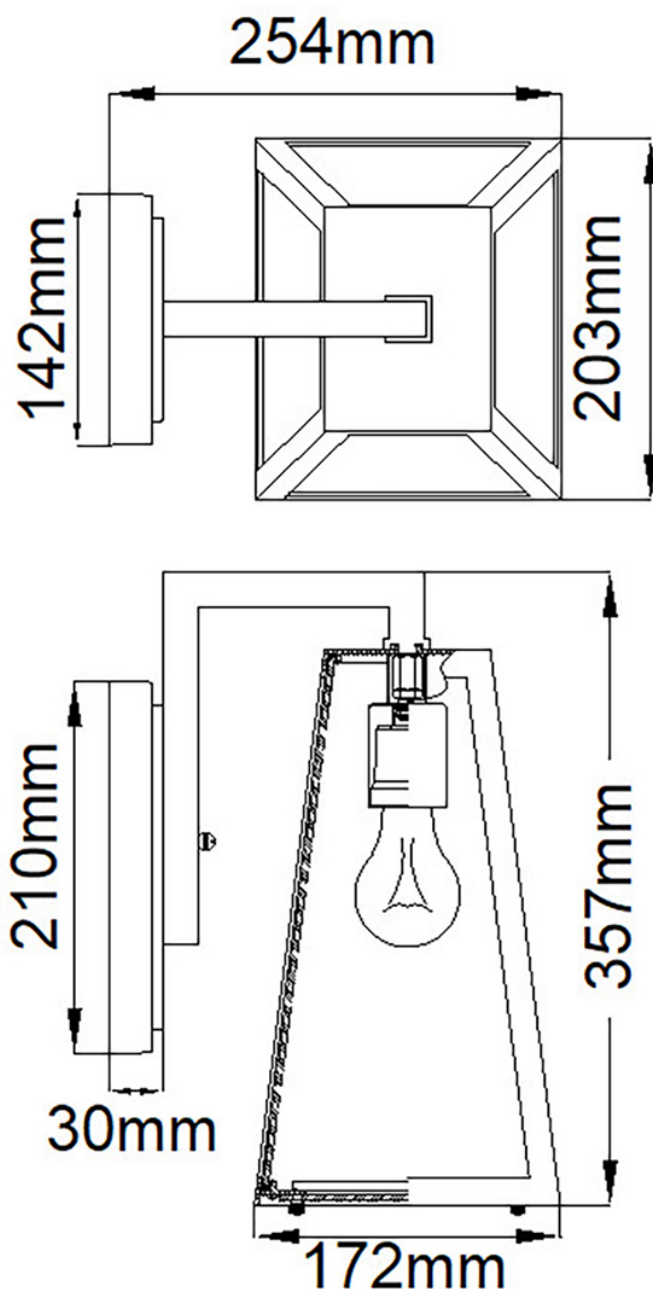

Kichler Lighting - Delison - KL-DELISON-M-RZ - Oil Rubbed Bronze Clear Glass IP44 Outdoor Wall Light

CONTACT