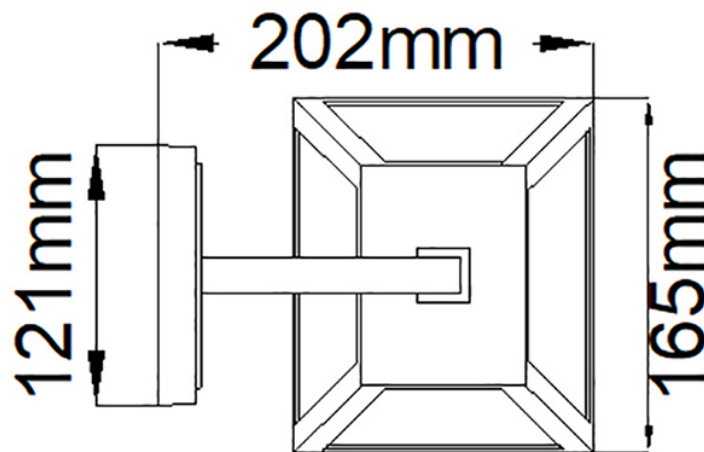

Kichler Lighting - Delison - KL-DELISON-S-RZ - Oil Rubbed Bronze Clear Glass IP44 Outdoor Wall Light