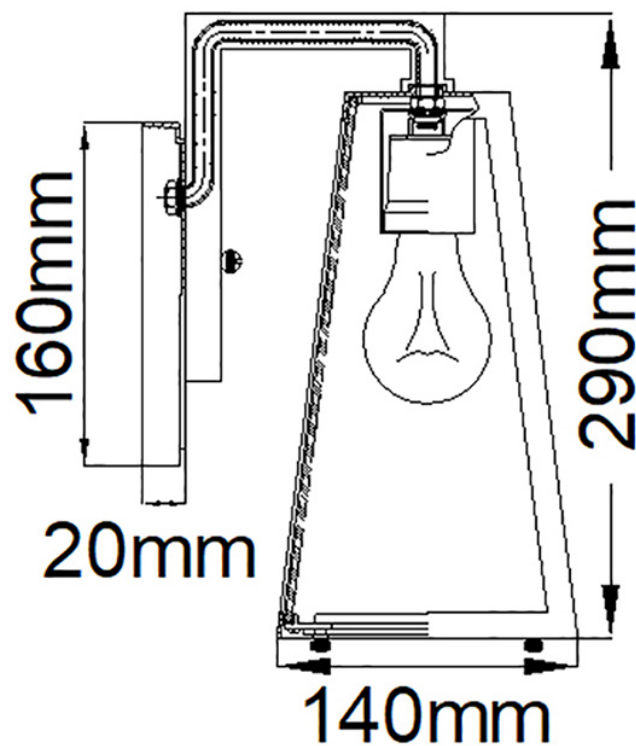

Kichler Lighting - Delison - KL-DELISON-S-RZ - Oil Rubbed Bronze Clear Glass IP44 Outdoor Wall Light