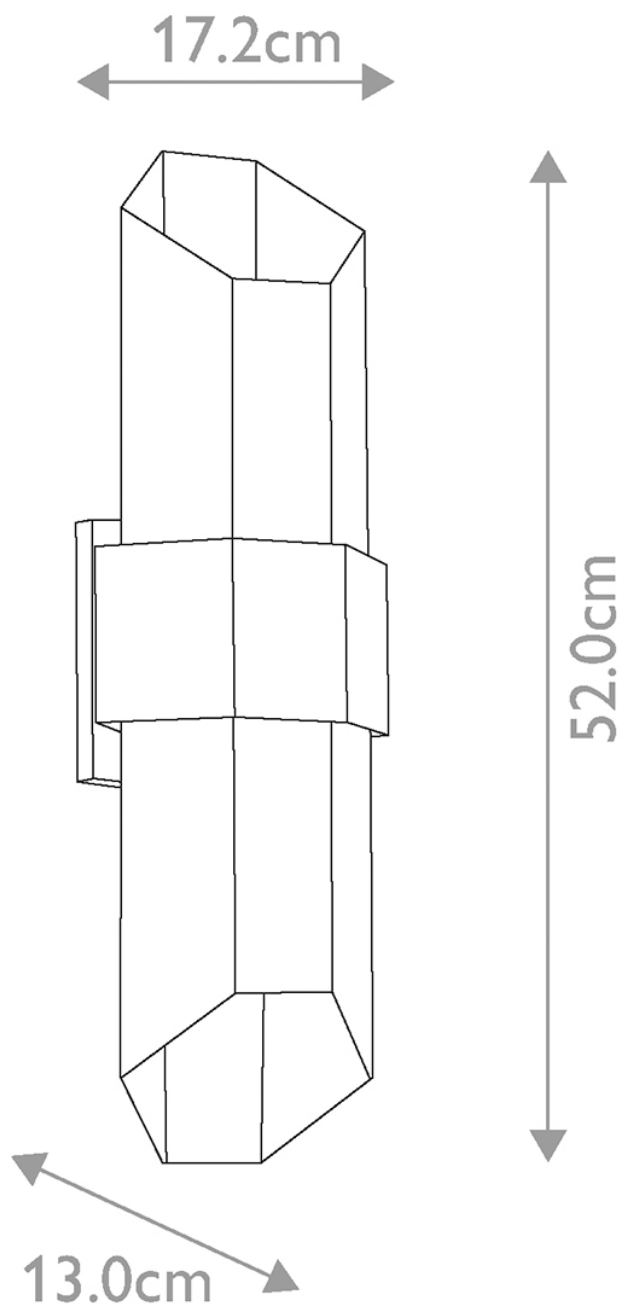

Quoizel Lighting - Chasm - QZ-CHASM-L-BKW - LED Black Wood Effect 2 Light IP44 Outdoor Wall Light

CONTACT