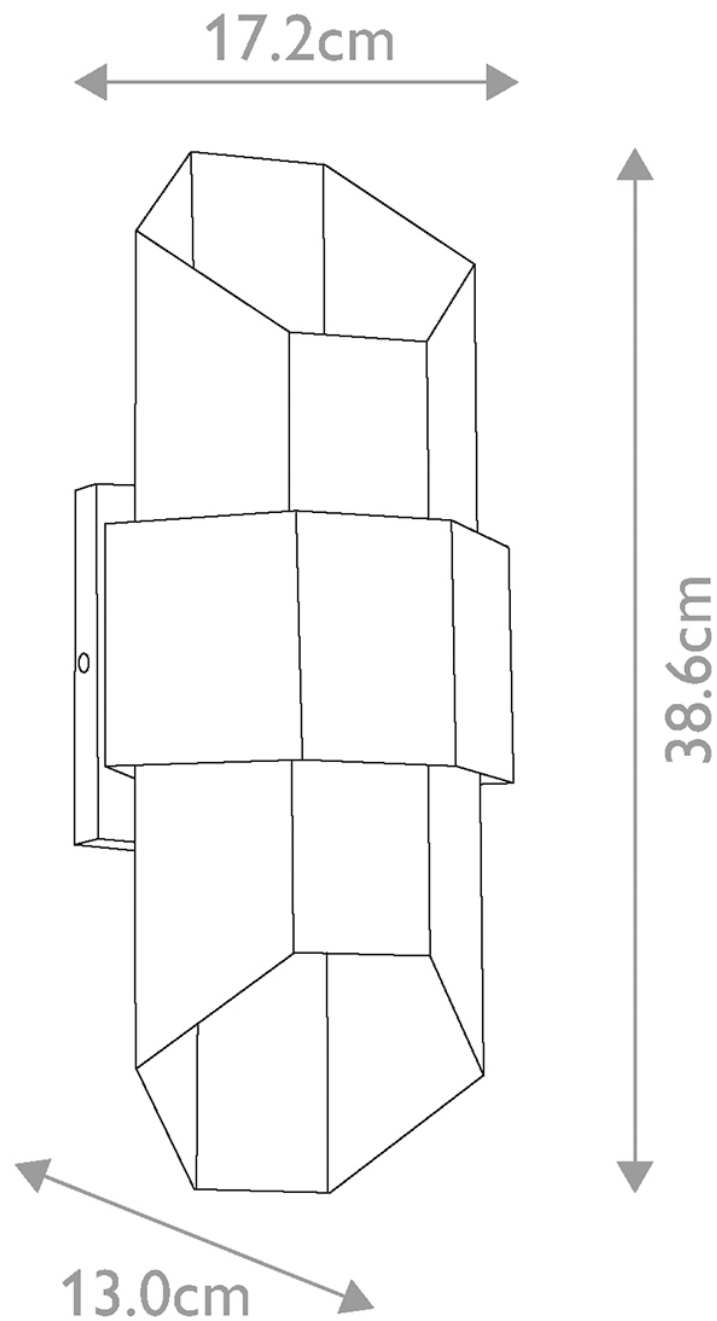

Quoizel Lighting - Chasm - QZ-CHASM-M-BKW - LED Black Wood Effect 2 Light IP44 Outdoor Wall Light

CONTACT