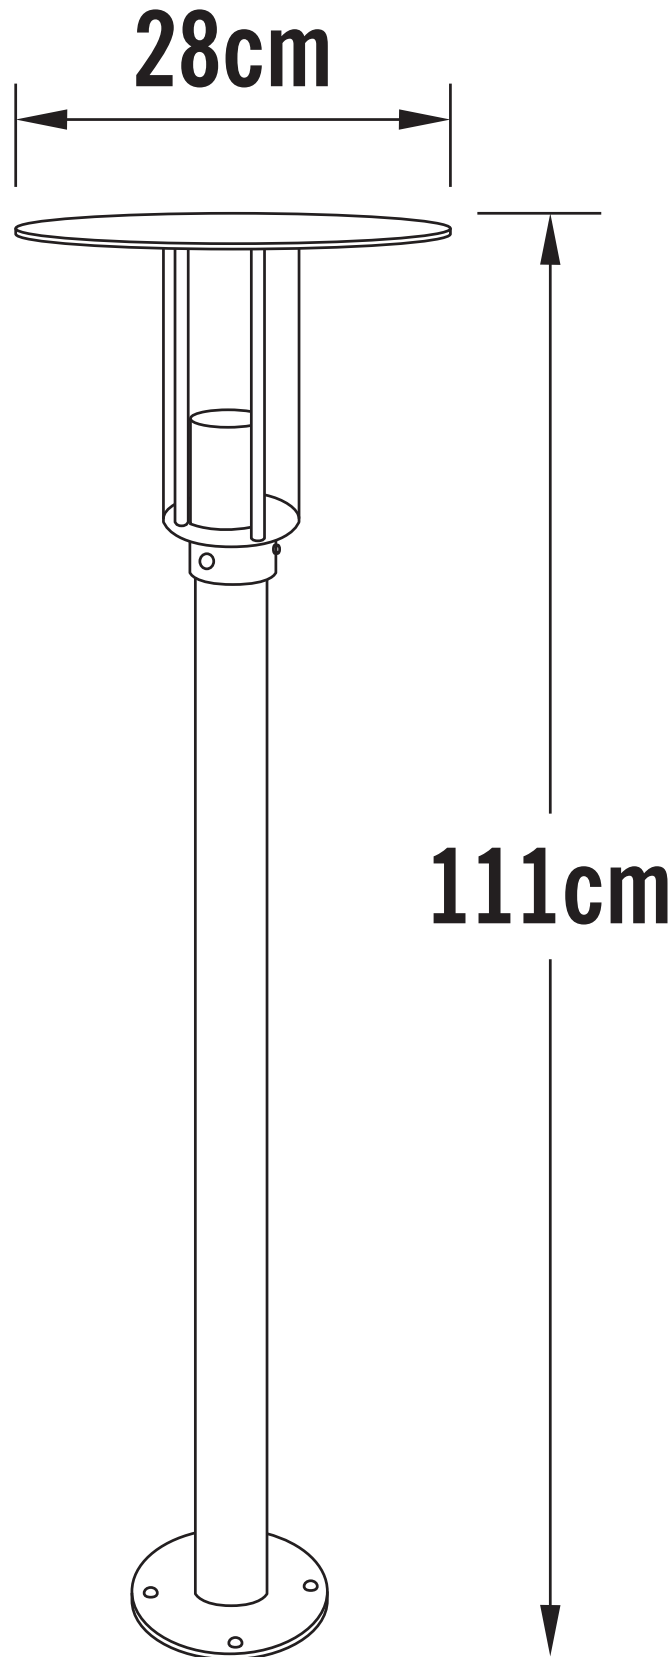

Konstsmide - Mode - 702-320 - LED Galvanized Zinc Clear IP54 Outdoor Post Light

CONTACT