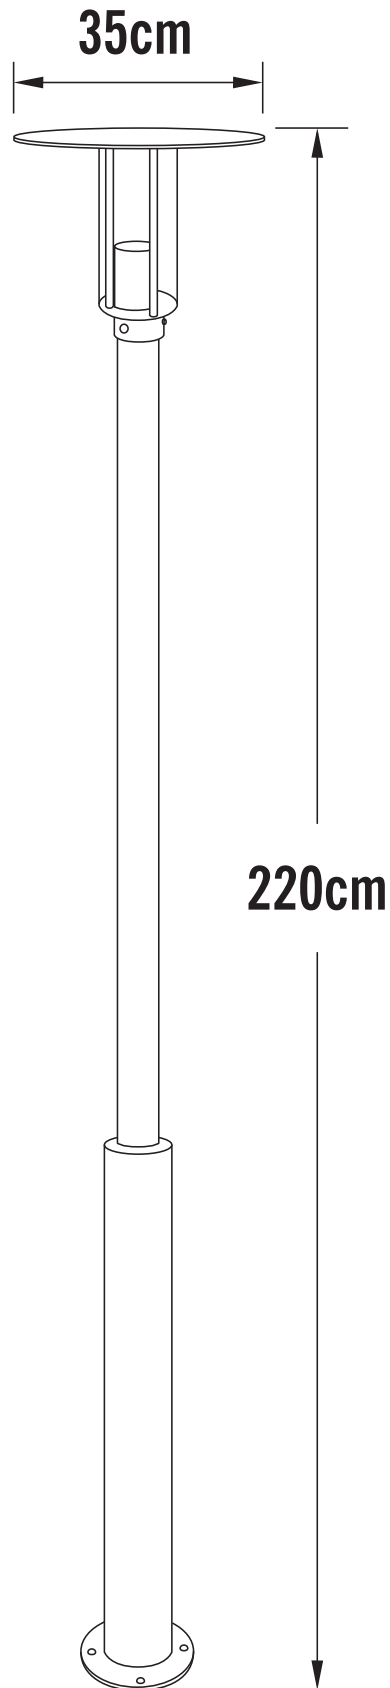

Konstsmide - Mode - 703-320 - LED Galvanized Zinc Clear IP54 Outdoor Lamp Post

CONTACT